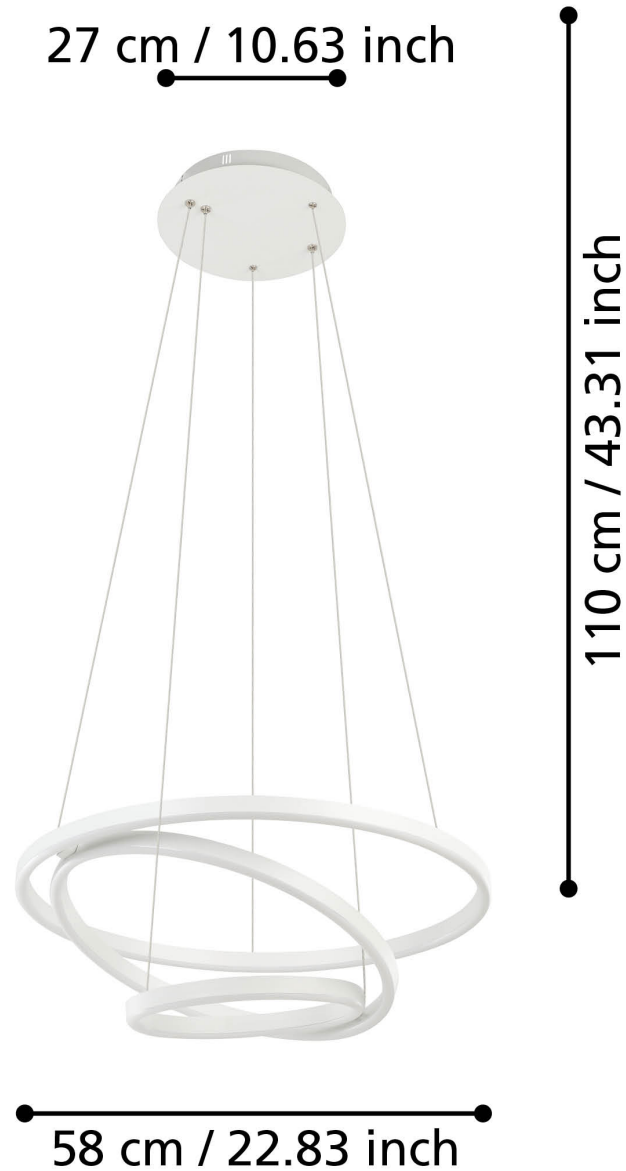

Eglo Lighting - Lobinero-Z - 900478 - LED White Ceiling Pendant Light

CONTACT