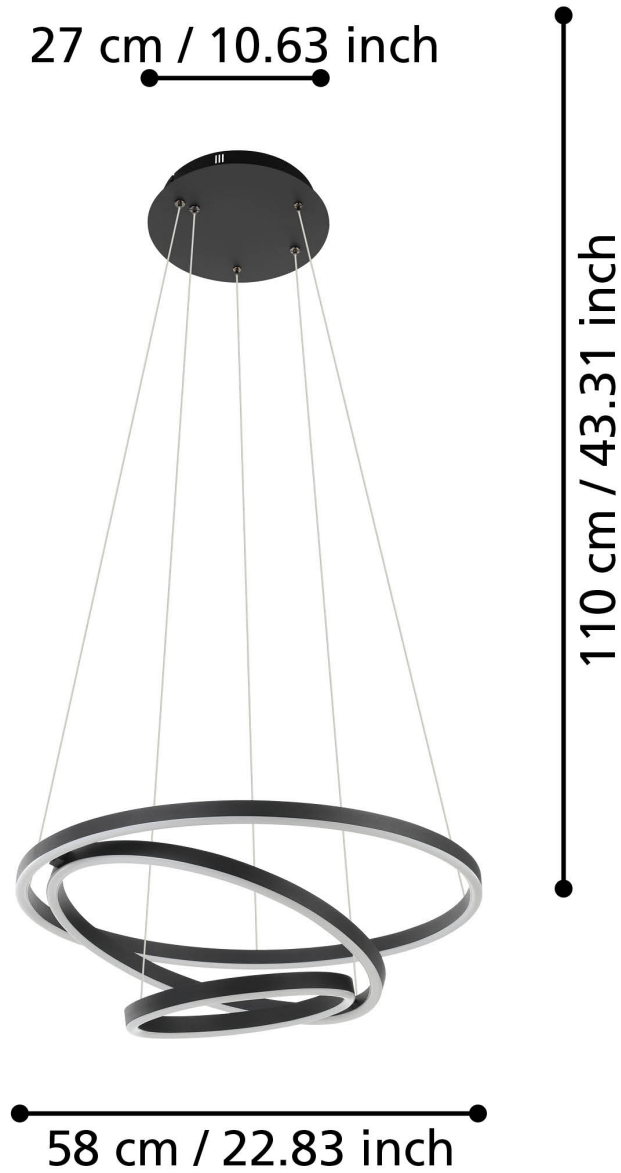

Eglo Lighting - Lobinero-Z - 900479 - LED Black White Ceiling Pendant Light

CONTACT