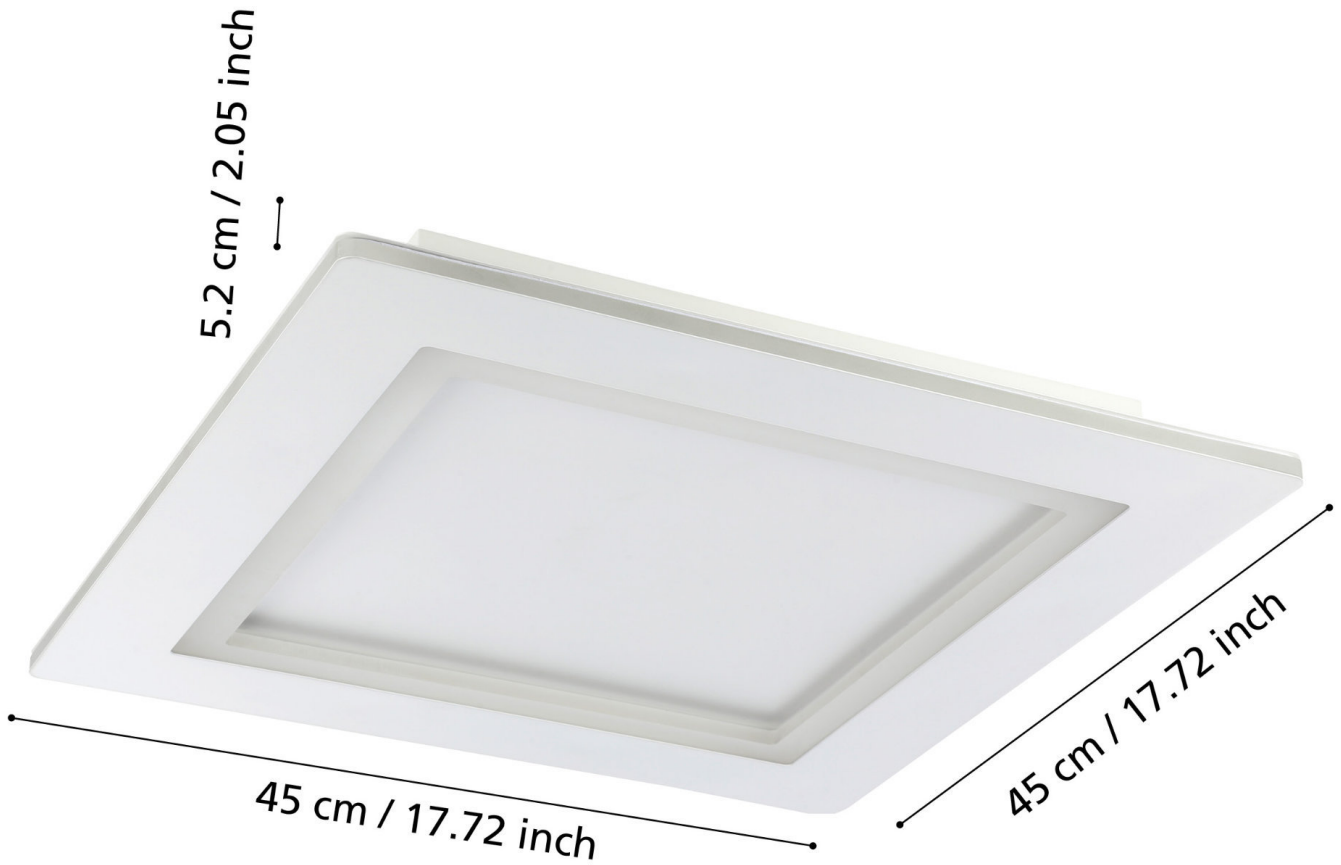

Eglo Lighting - Padrogiano-Z - 900483 - LED White Flush Ceiling Light

CONTACT