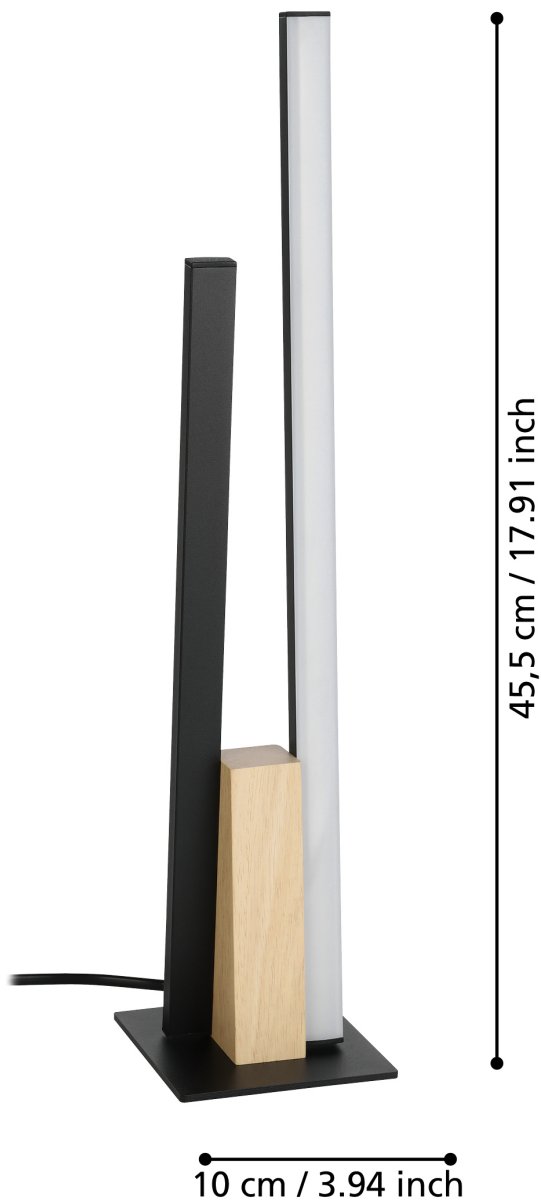

Eglo Lighting - Panagria - 900492 - LED Black Natural Wood White Table Lamp

CONTACT