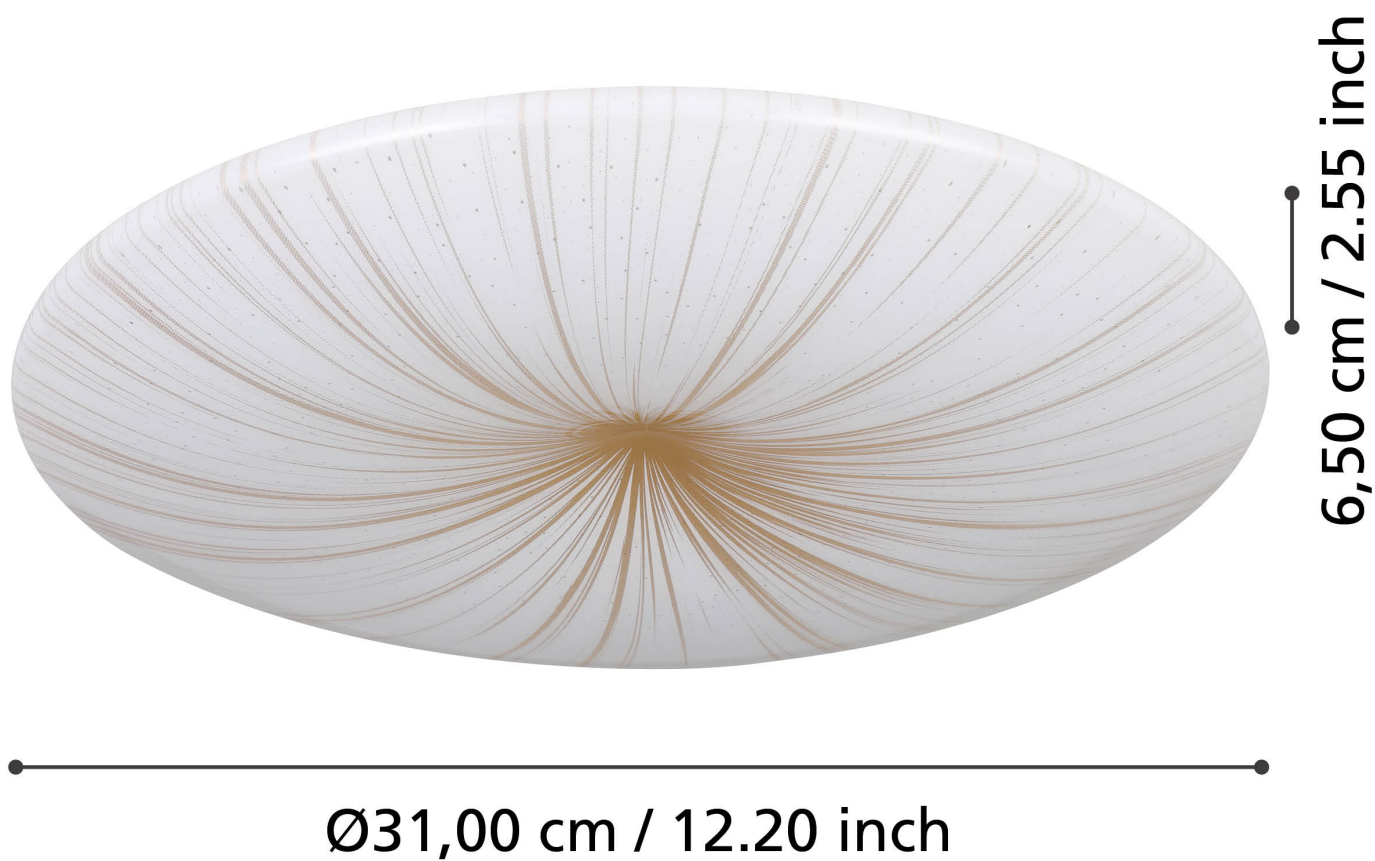

Eglo Lighting - Nieves 1 - 900499 - LED White Flush Ceiling Light

CONTACT