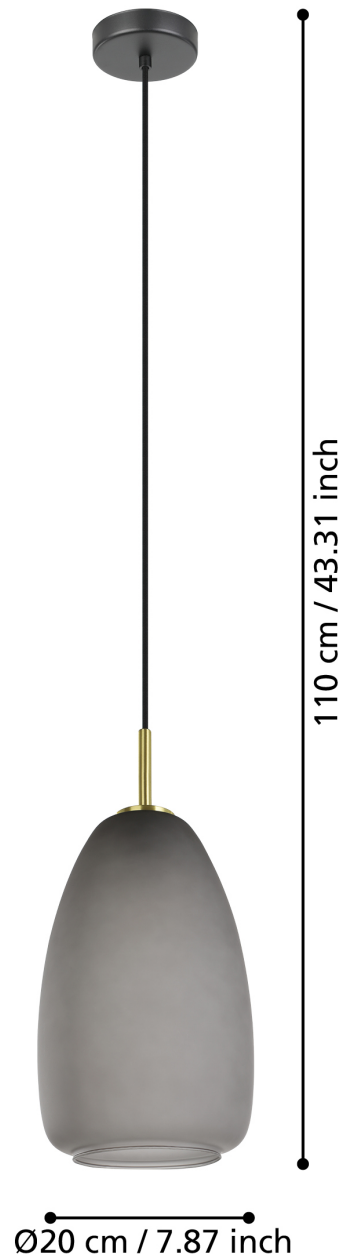

Eglo Lighting - Alobrase - 900506 - Black Brushed Brass Grey Glass Ceiling Pendant Light

CONTACT