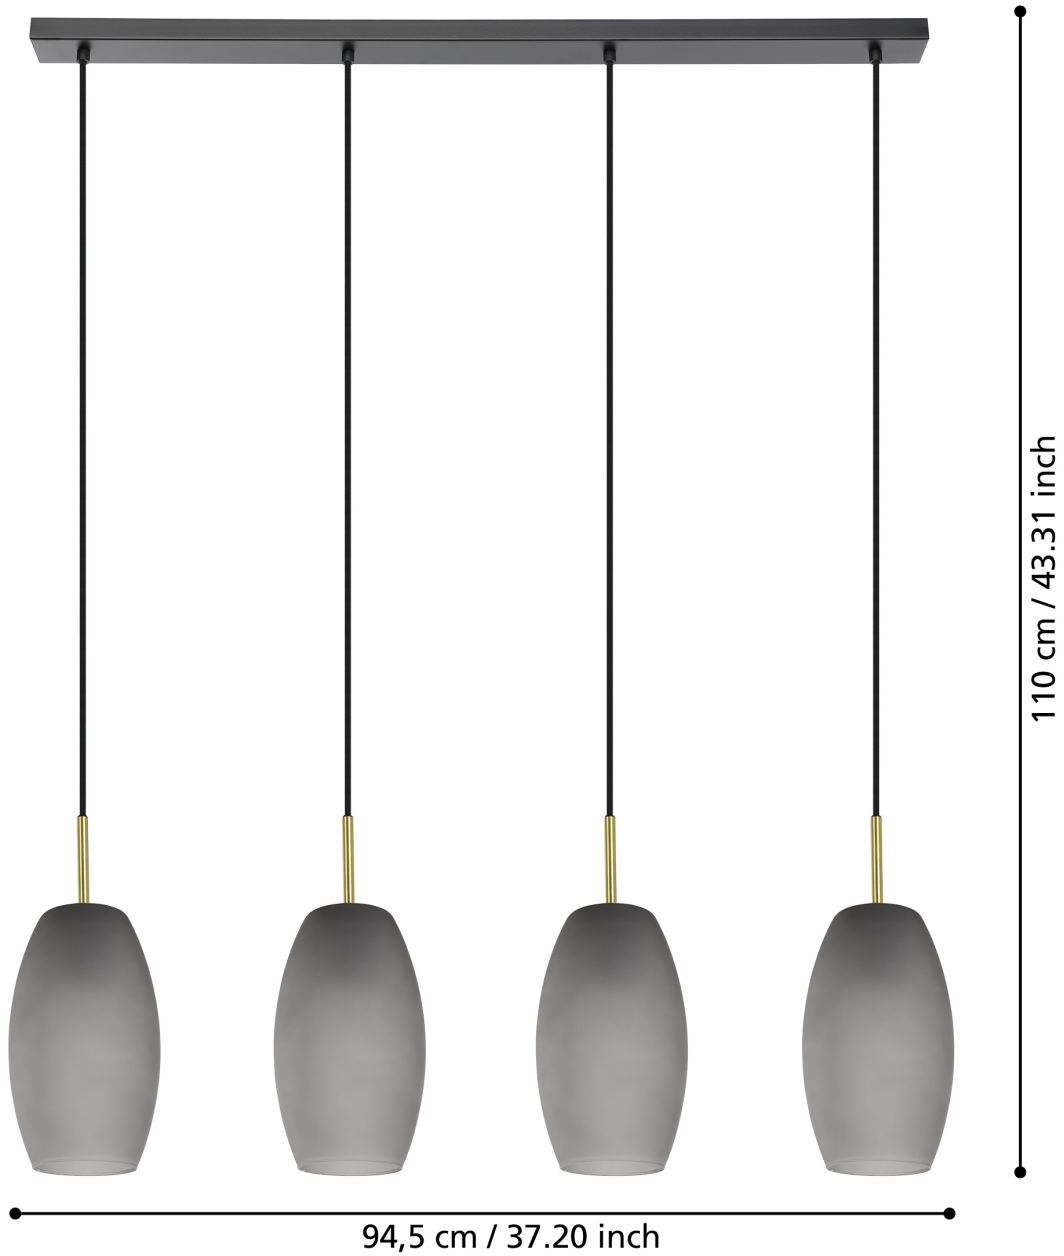

Eglo Lighting - Batista - 900508 - Black Brushed Brass Grey Glass 4 Light Bar Ceiling Pendant Light

CONTACT