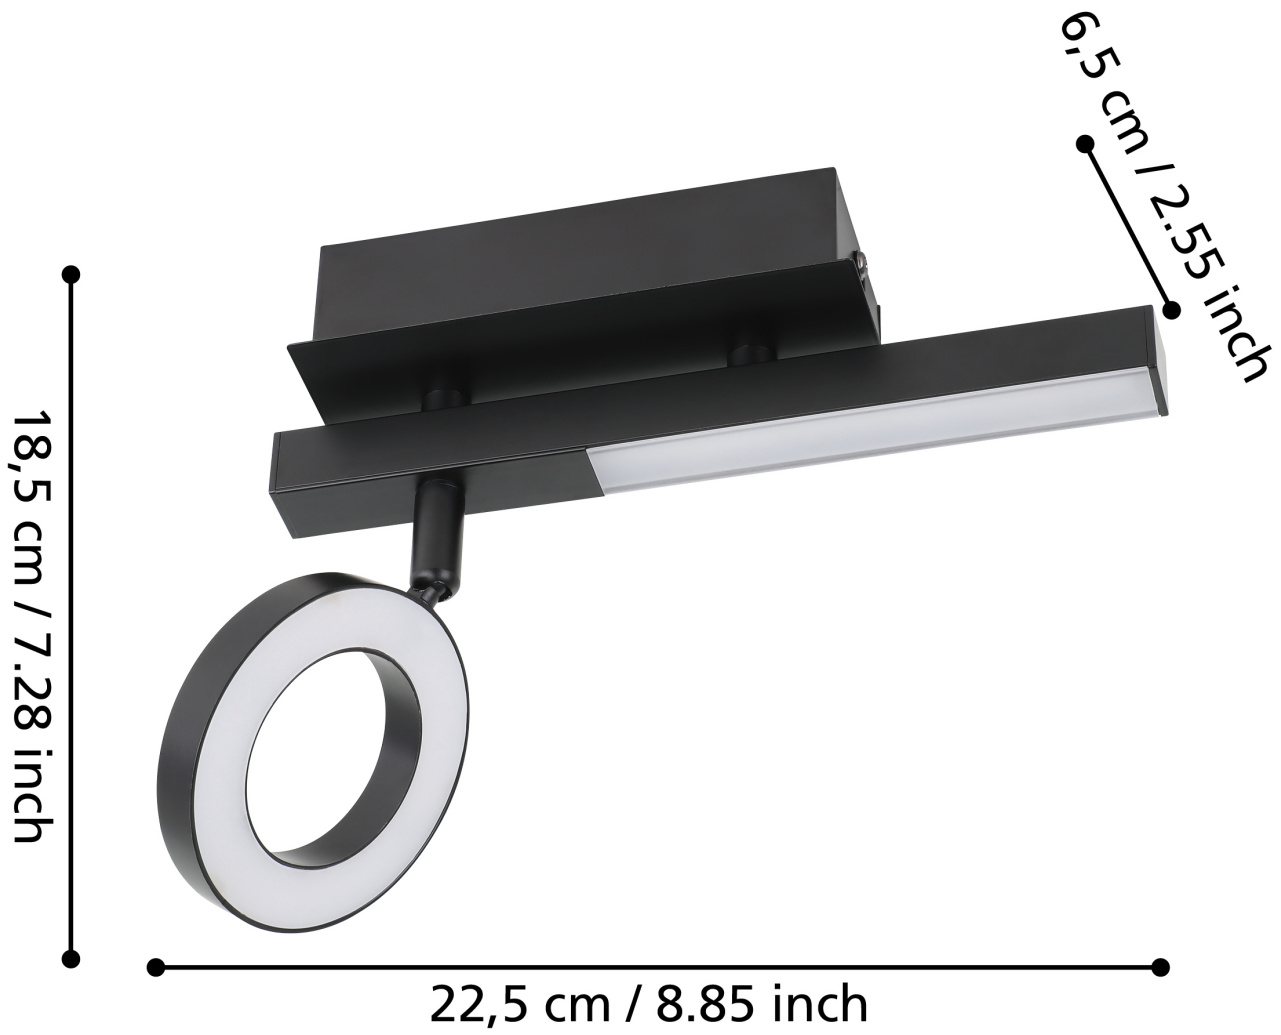

Eglo Lighting - Cardillo 2 - 900513 - LED Black White Ceiling Spotlight

CONTACT