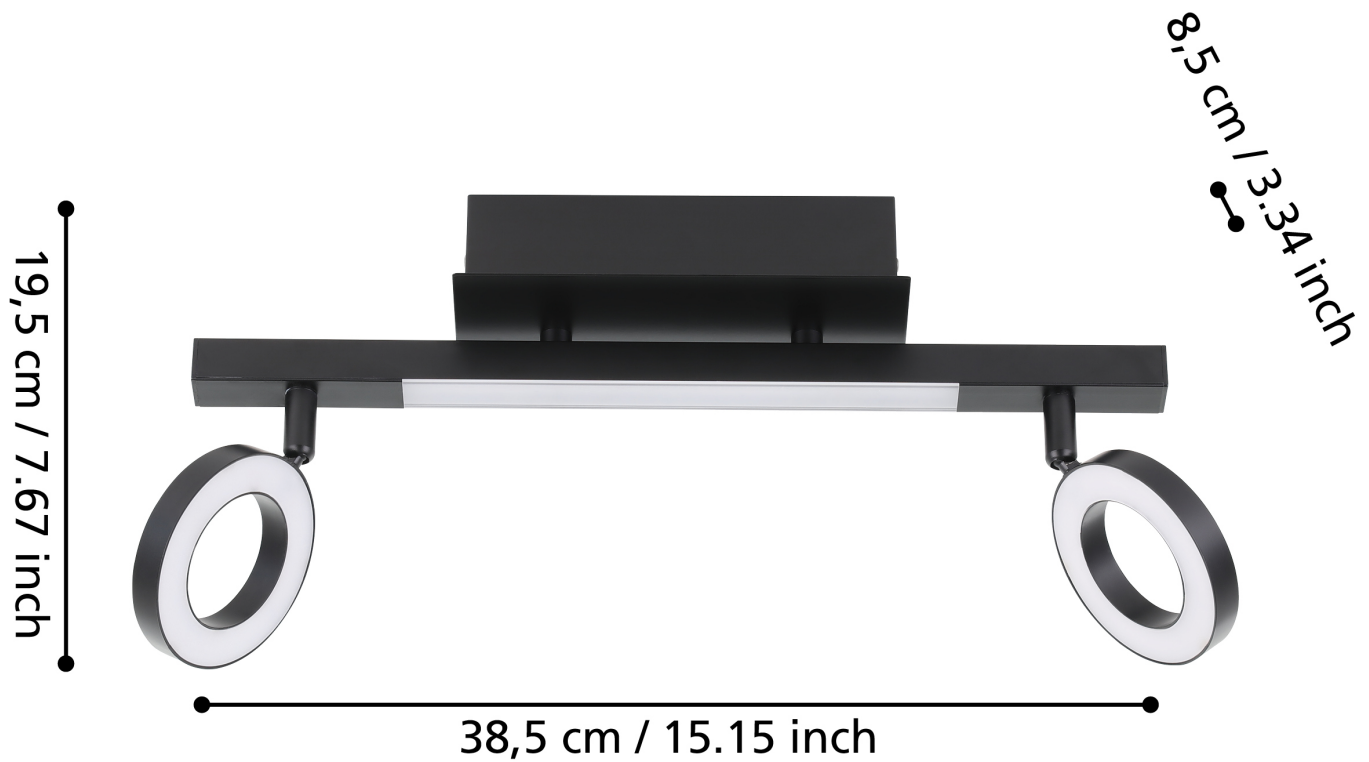

Eglo Lighting - Cardillio 2 - 900514 - LED Black White 2 Light Ceiling Spotlight

CONTACT