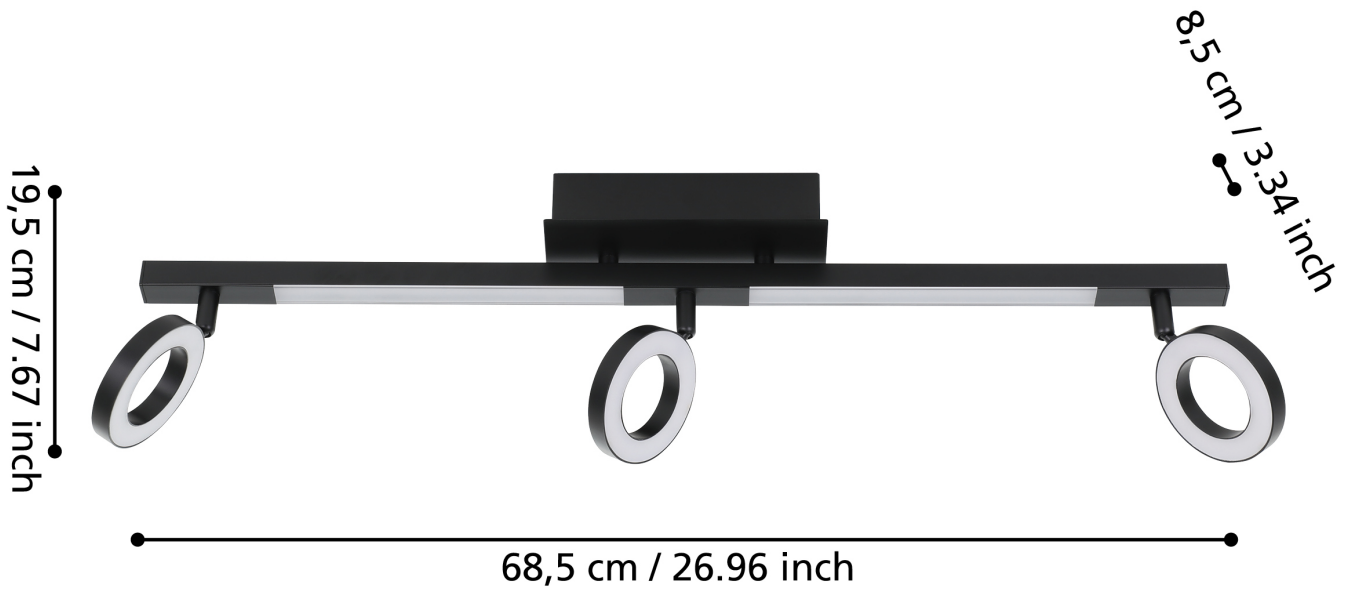

Eglo Lighting - Cardillio 2 - 900515 - LED Black White 3 Light Ceiling Spotlight

CONTACT