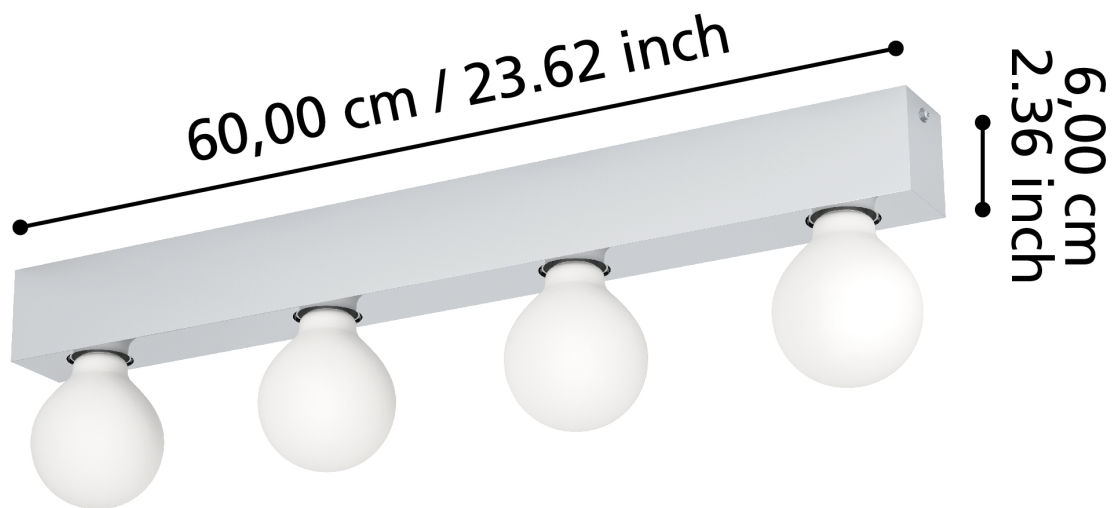

Eglo Lighting - Guanal - 900518 - Chrome 4 Light Wall Light

**CONTACT**