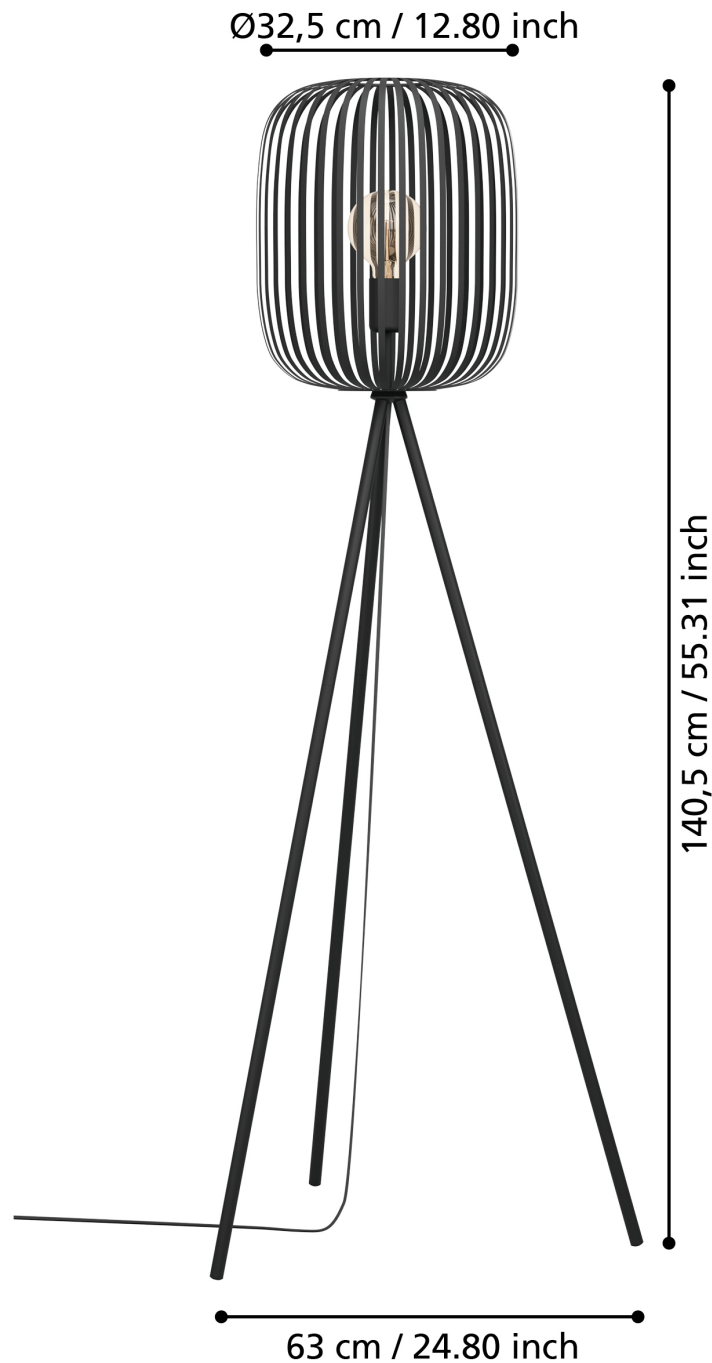

Eglo Lighting - Romazzina - 900522 - Black Tripod Floor Lamp

CONTACT