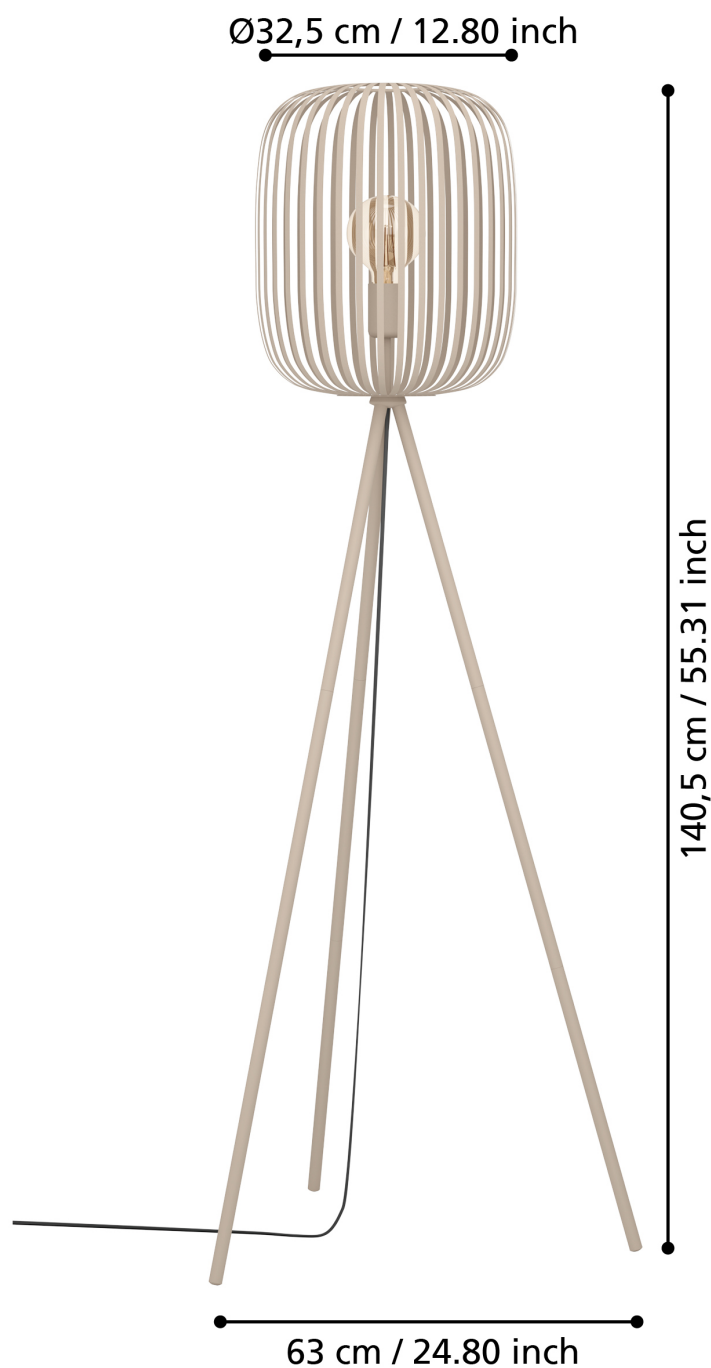

Eglo Lighting - Romazzina - 900523 - Sand Tripod Floor Lamp

CONTACT