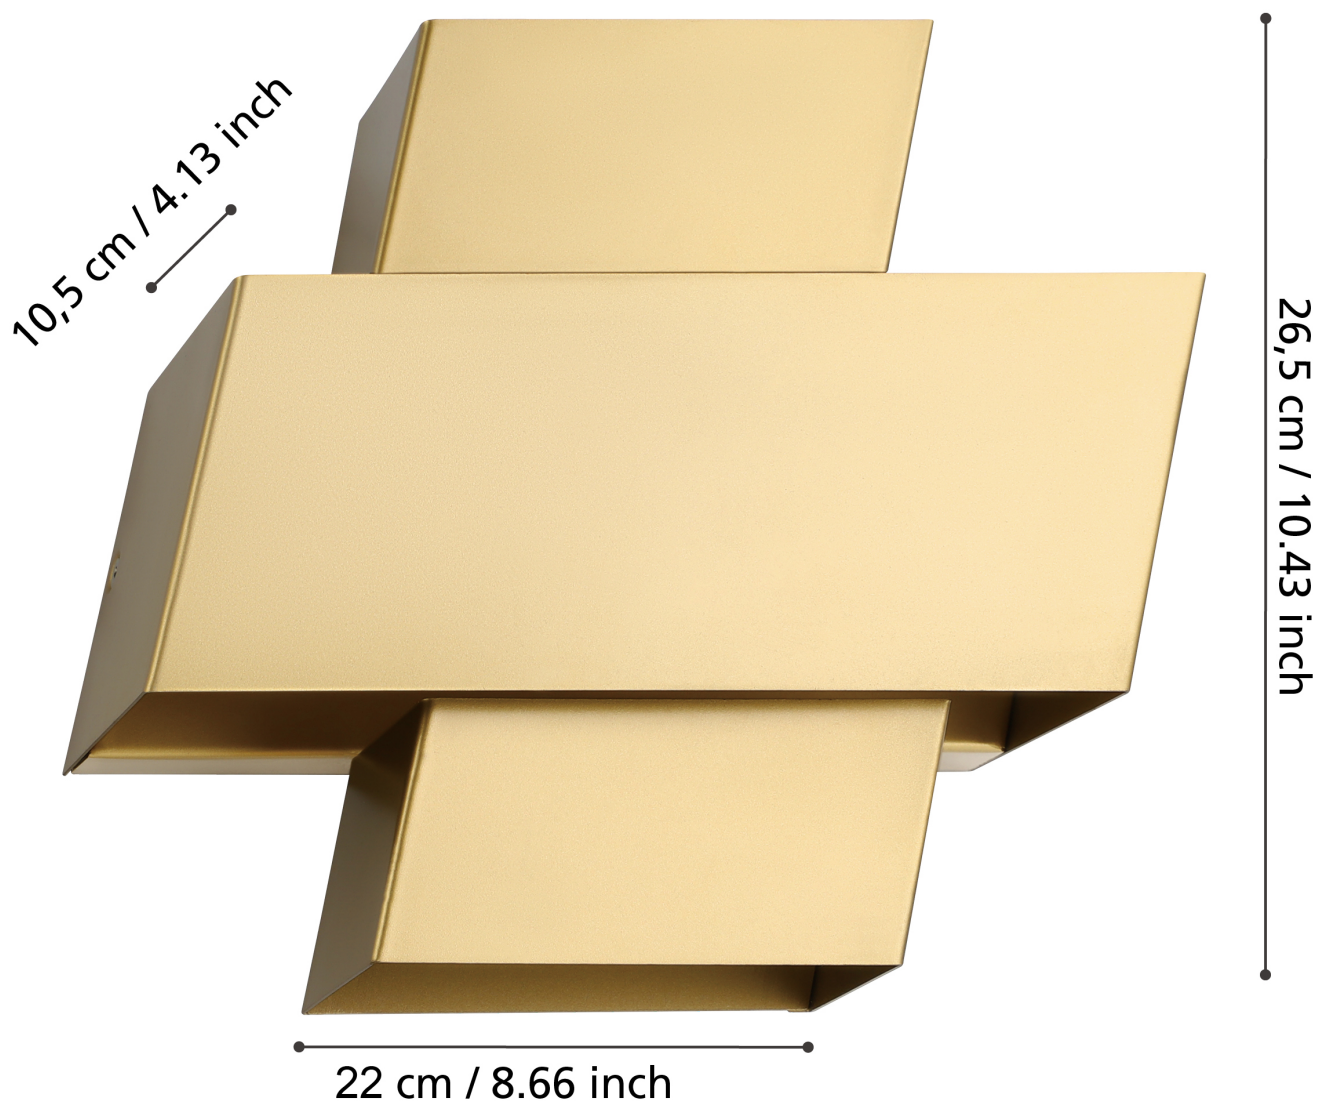

Eglo Lighting - Timparossa - 900526 - Gold Wall Washer Light

CONTACT