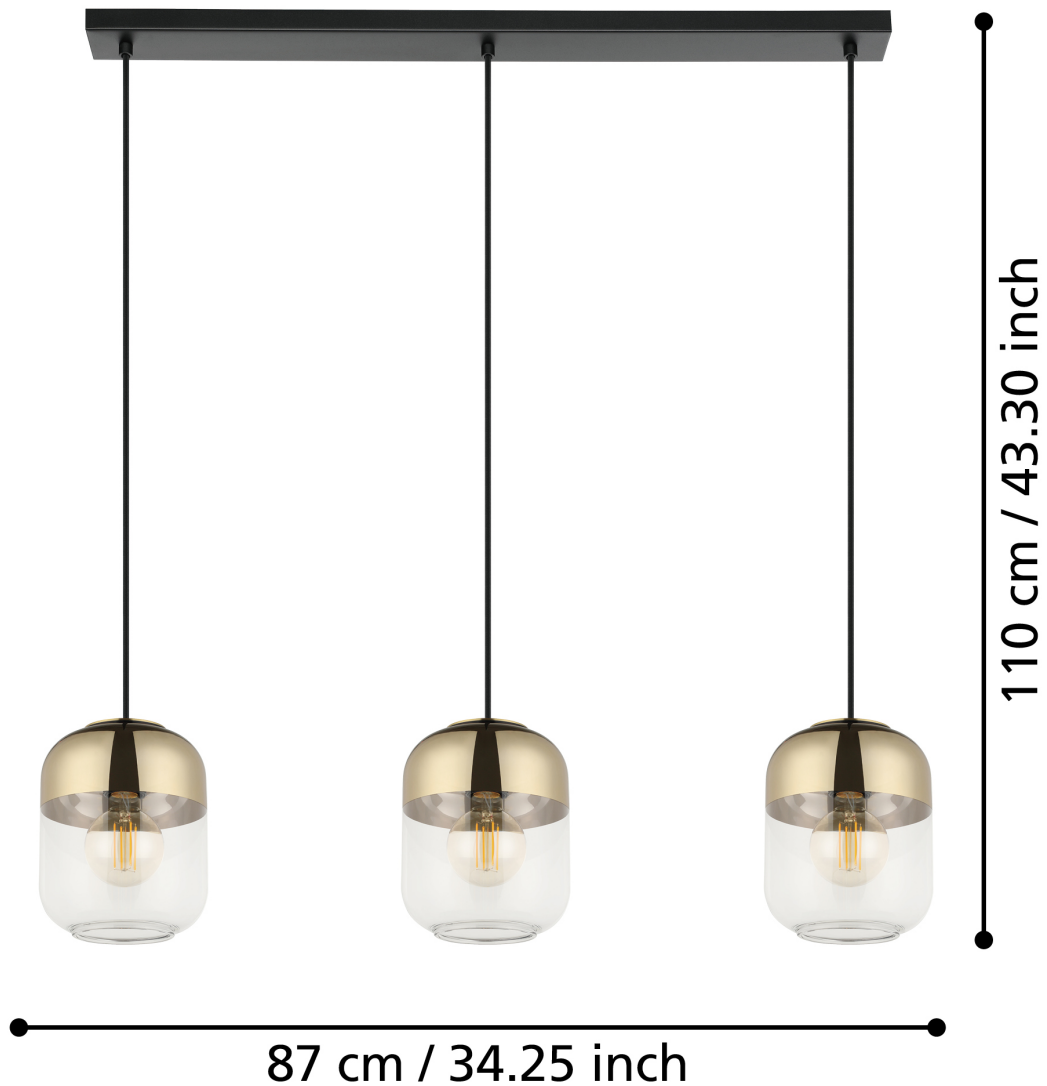

Eglo Lighting - Maryvilla - 900551 - Black Bronze Clear Glass 3 Light Bar Ceiling Pendant Light

**CONTACT**