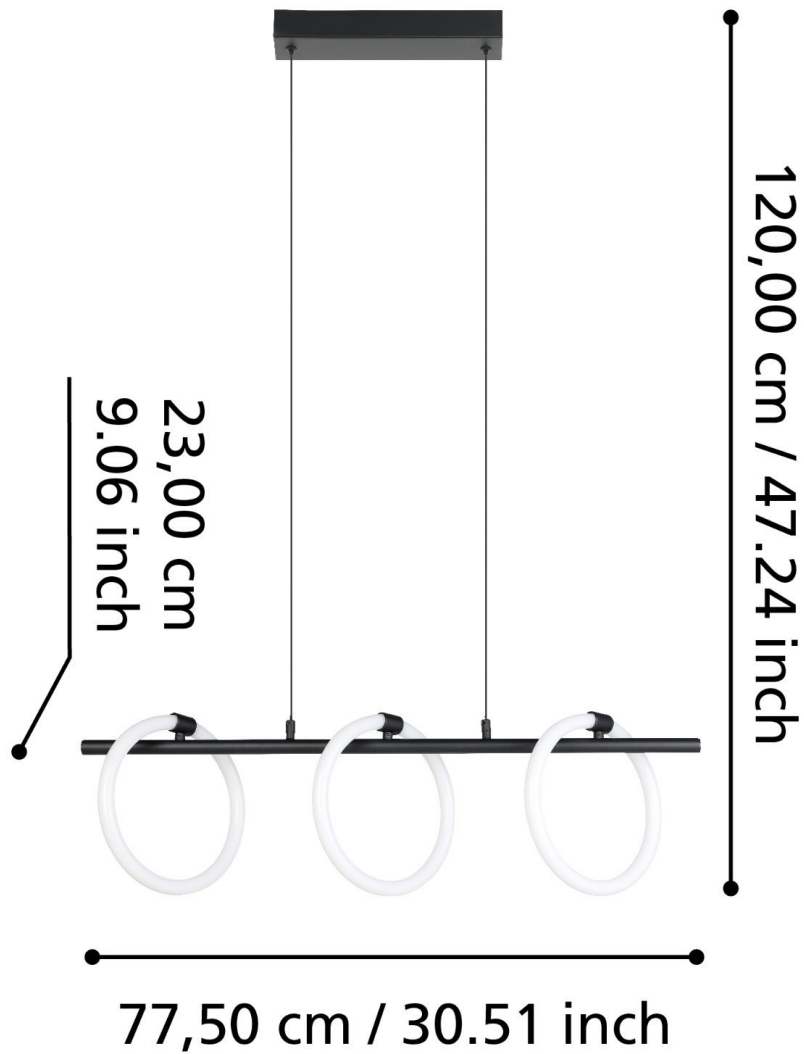

Eglo Lighting - Caranacoa - 900562 - LED Black White 3 Light Bar Ceiling Pendant Light

CONTACT