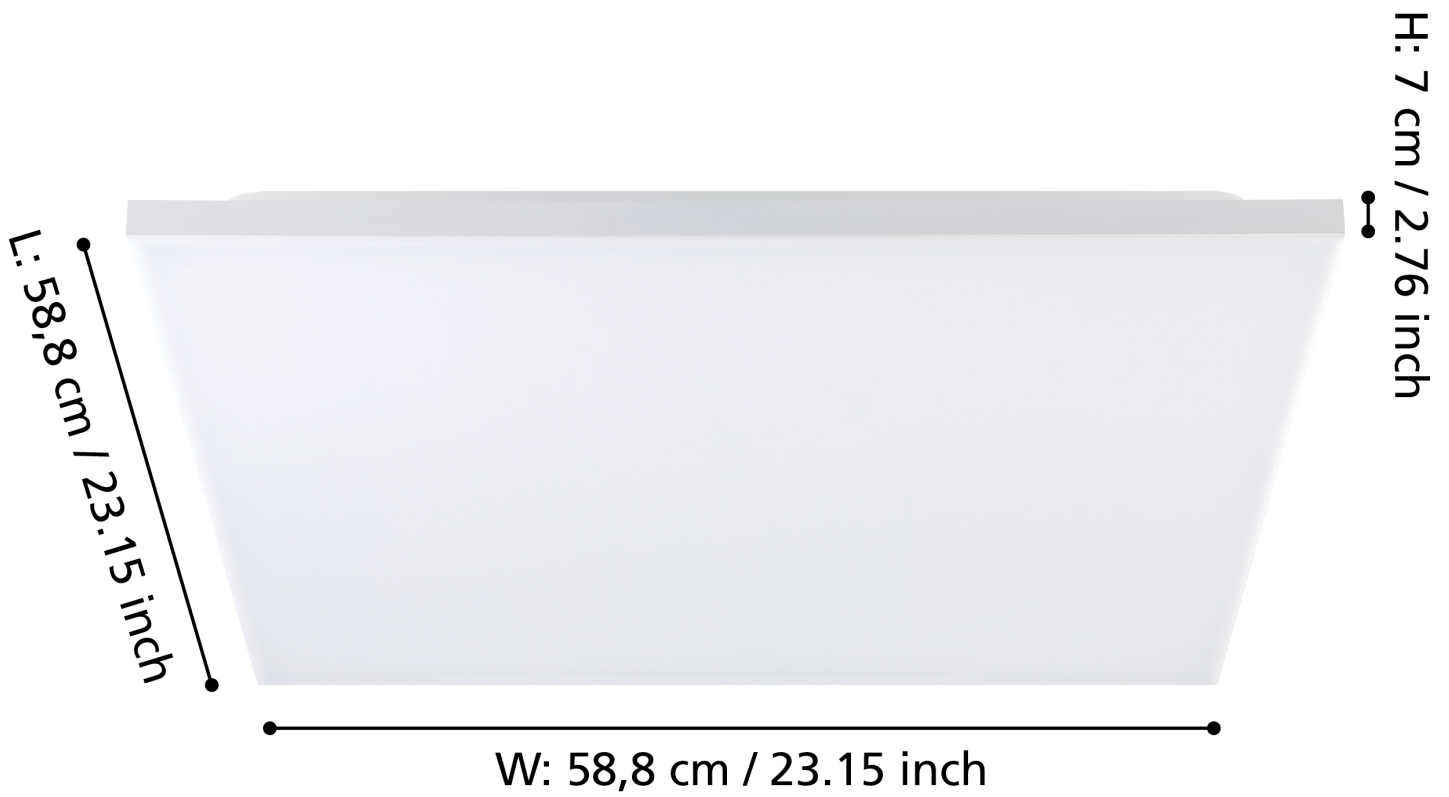

Eglo Lighting - Trupiana - 900569 - LED White Flush Ceiling Light

**CONTACT**