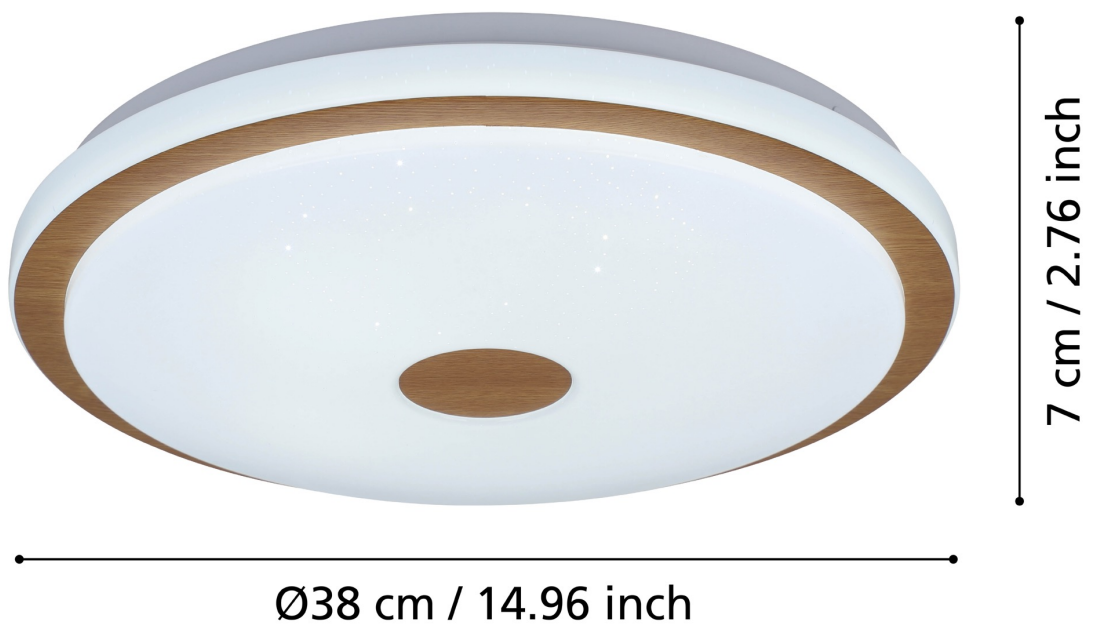

Eglo Lighting - Lanciano 1 - 900598 - LED White Wood Flush Ceiling Light

**CONTACT**