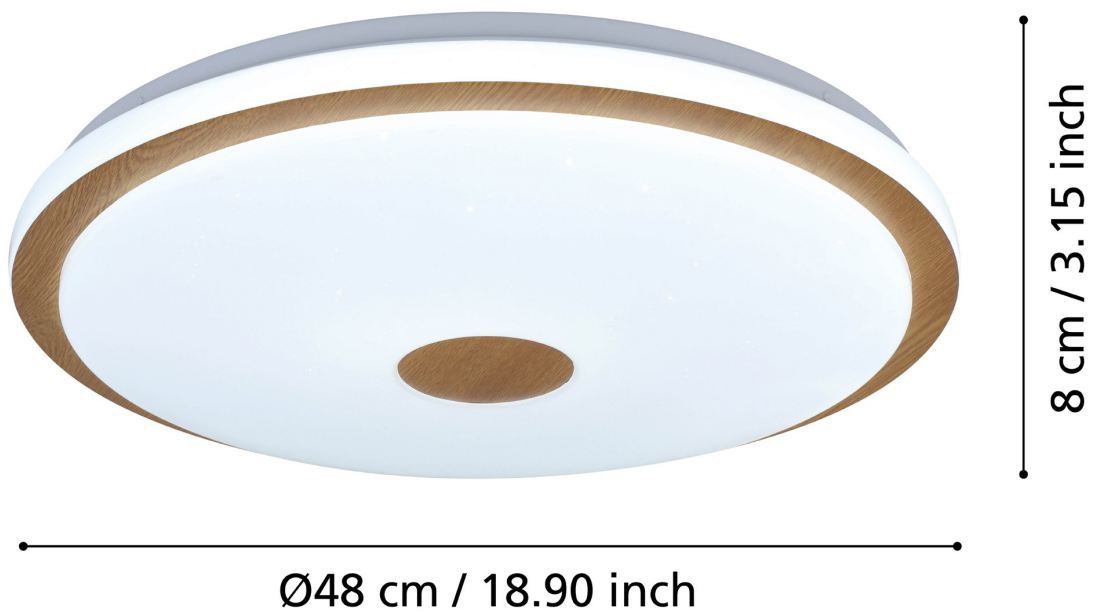

Eglo Lighting - Lanciano 1 - 900599 - LED White Wood Flush Ceiling Light

CONTACT