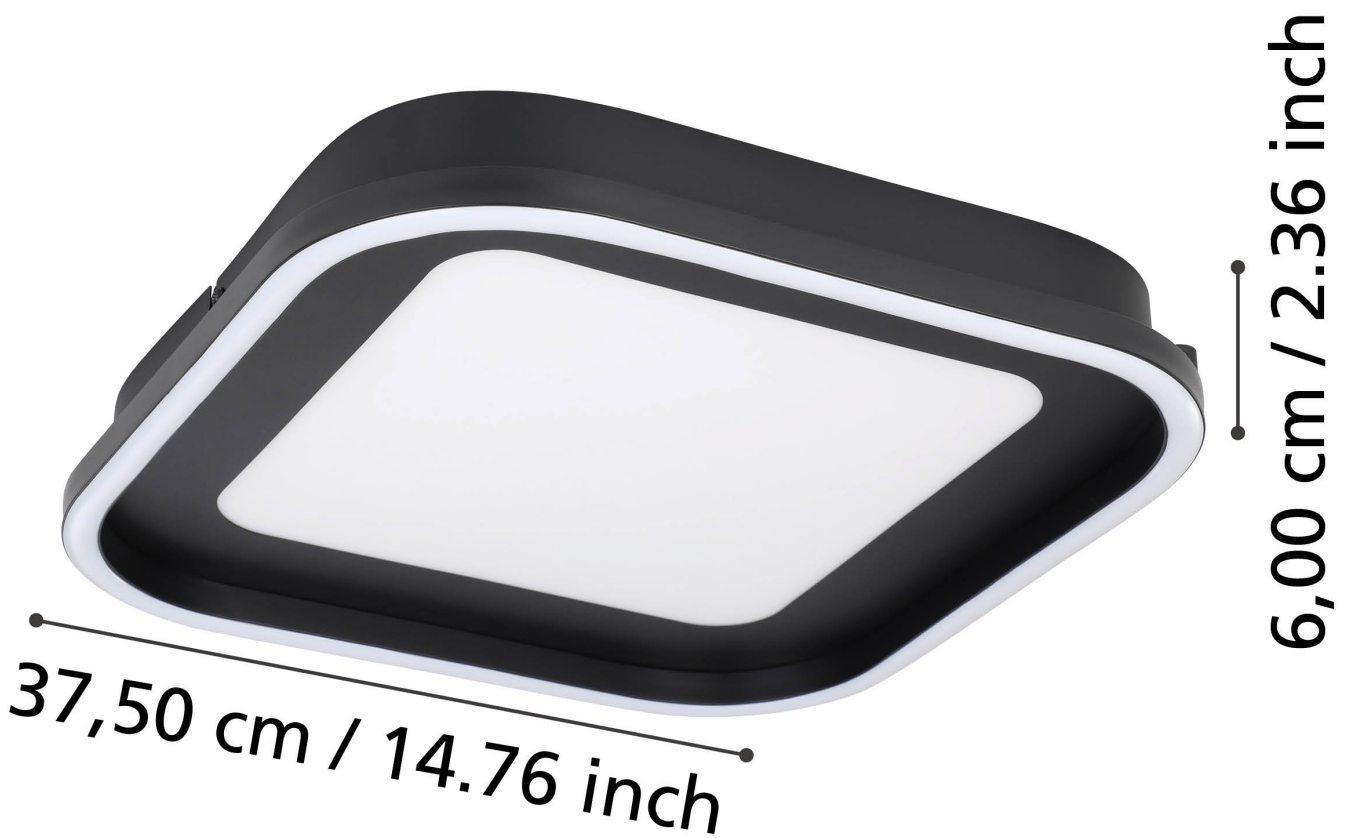

Eglo Lighting - Calagrano - 900602 - LED Black White Flush Ceiling Light

**CONTACT**