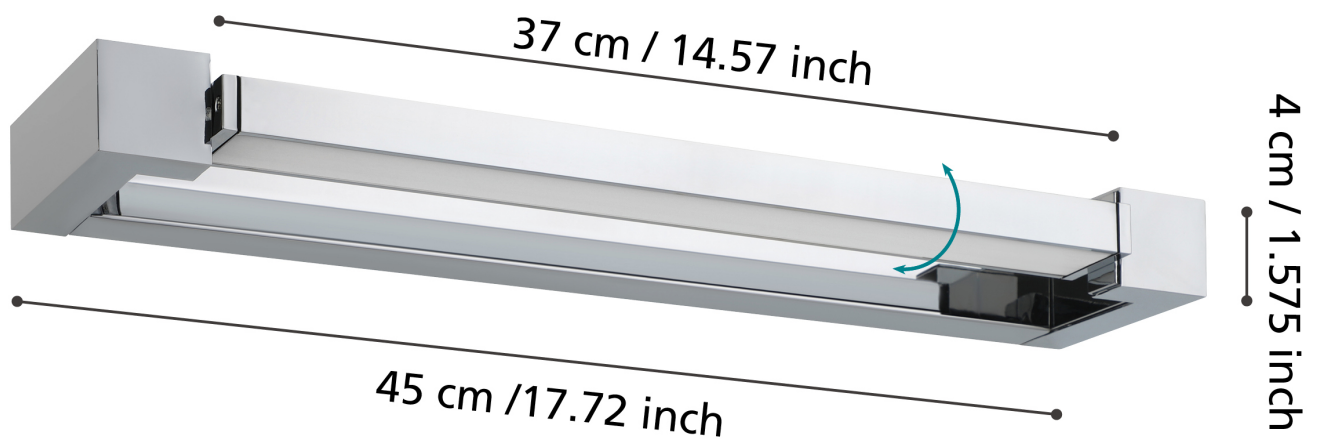

Eglo Lighting - Gemiliana - 900616 - LED Chrome White IP44 Bathroom Strip Wall Light

**CONTACT**