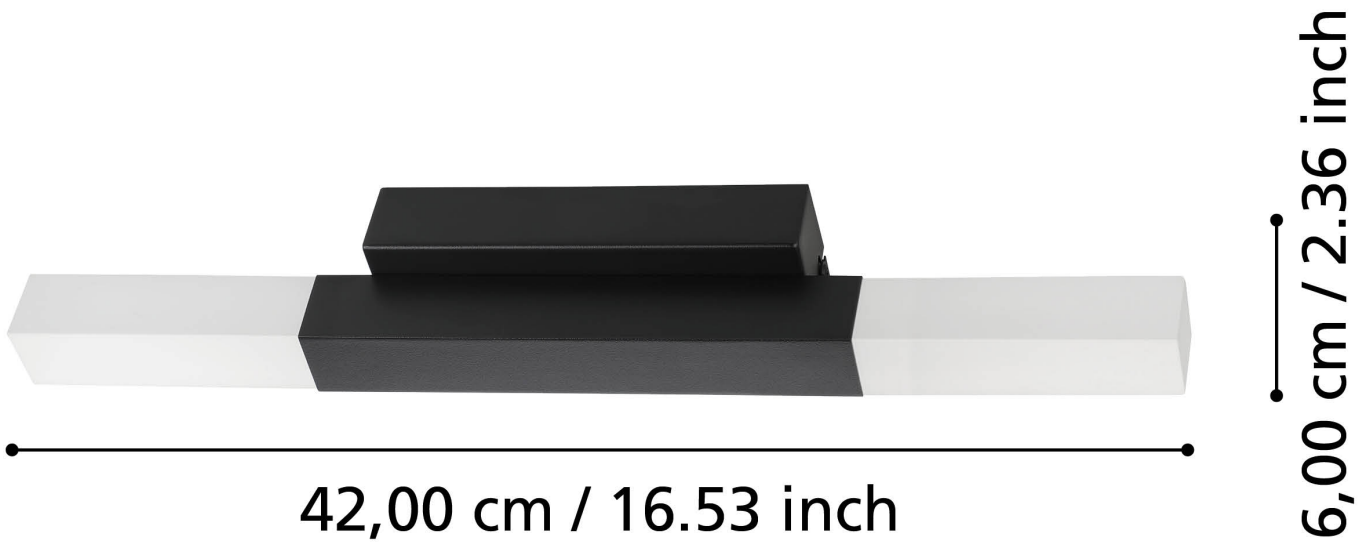

Eglo Lighting - Alcudia - 900617 - LED Black White 2 Light IP44 Bathroom Strip Wall Light

CONTACT