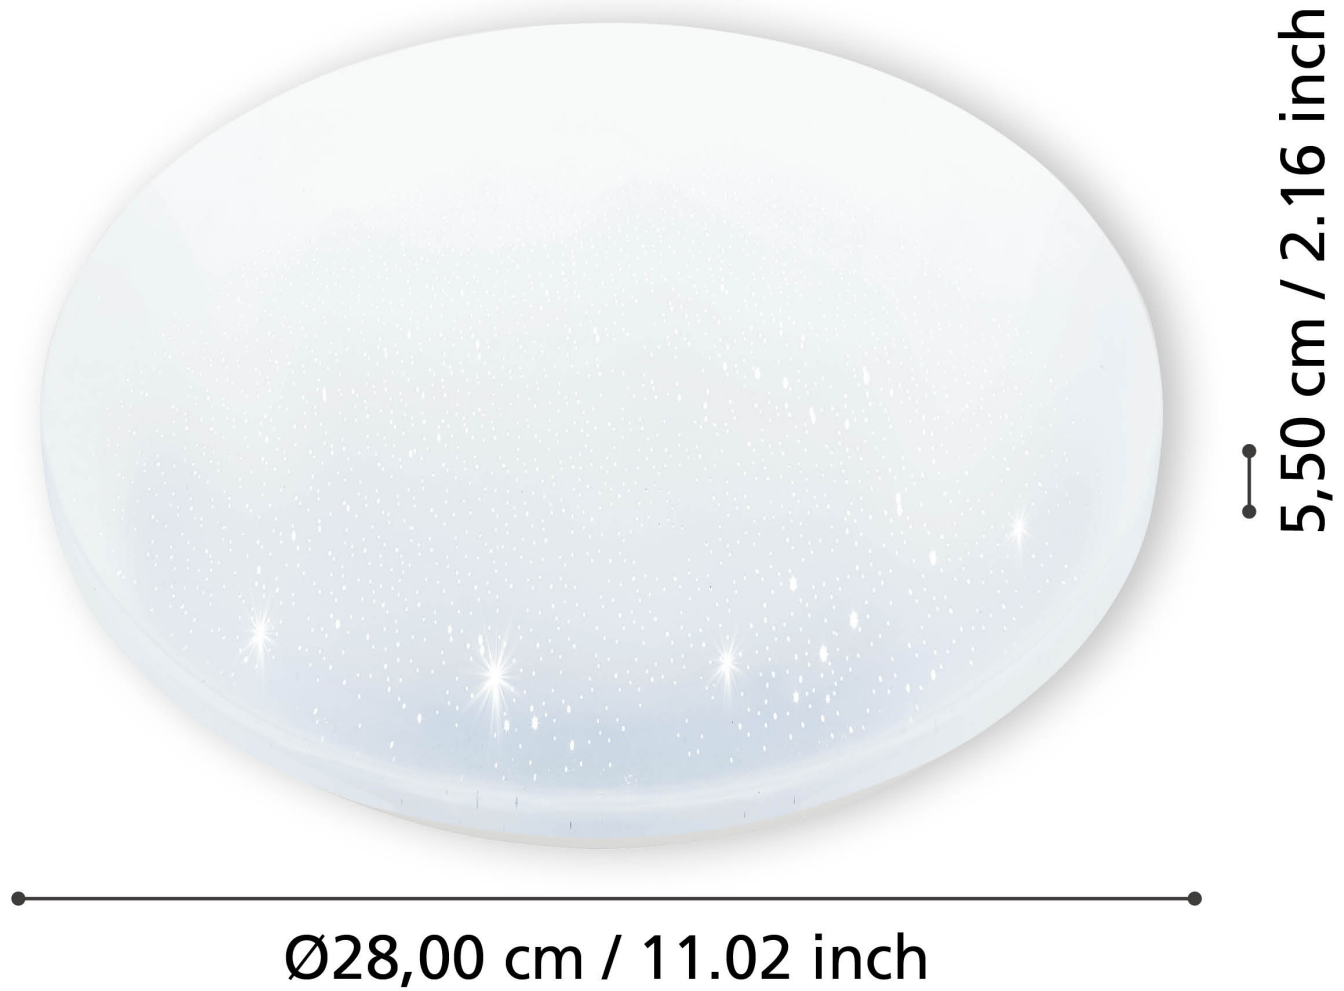

Eglo Lighting - Frania-S - 900619 - LED White IP44 Bathroom Ceiling Flush Light

CONTACT