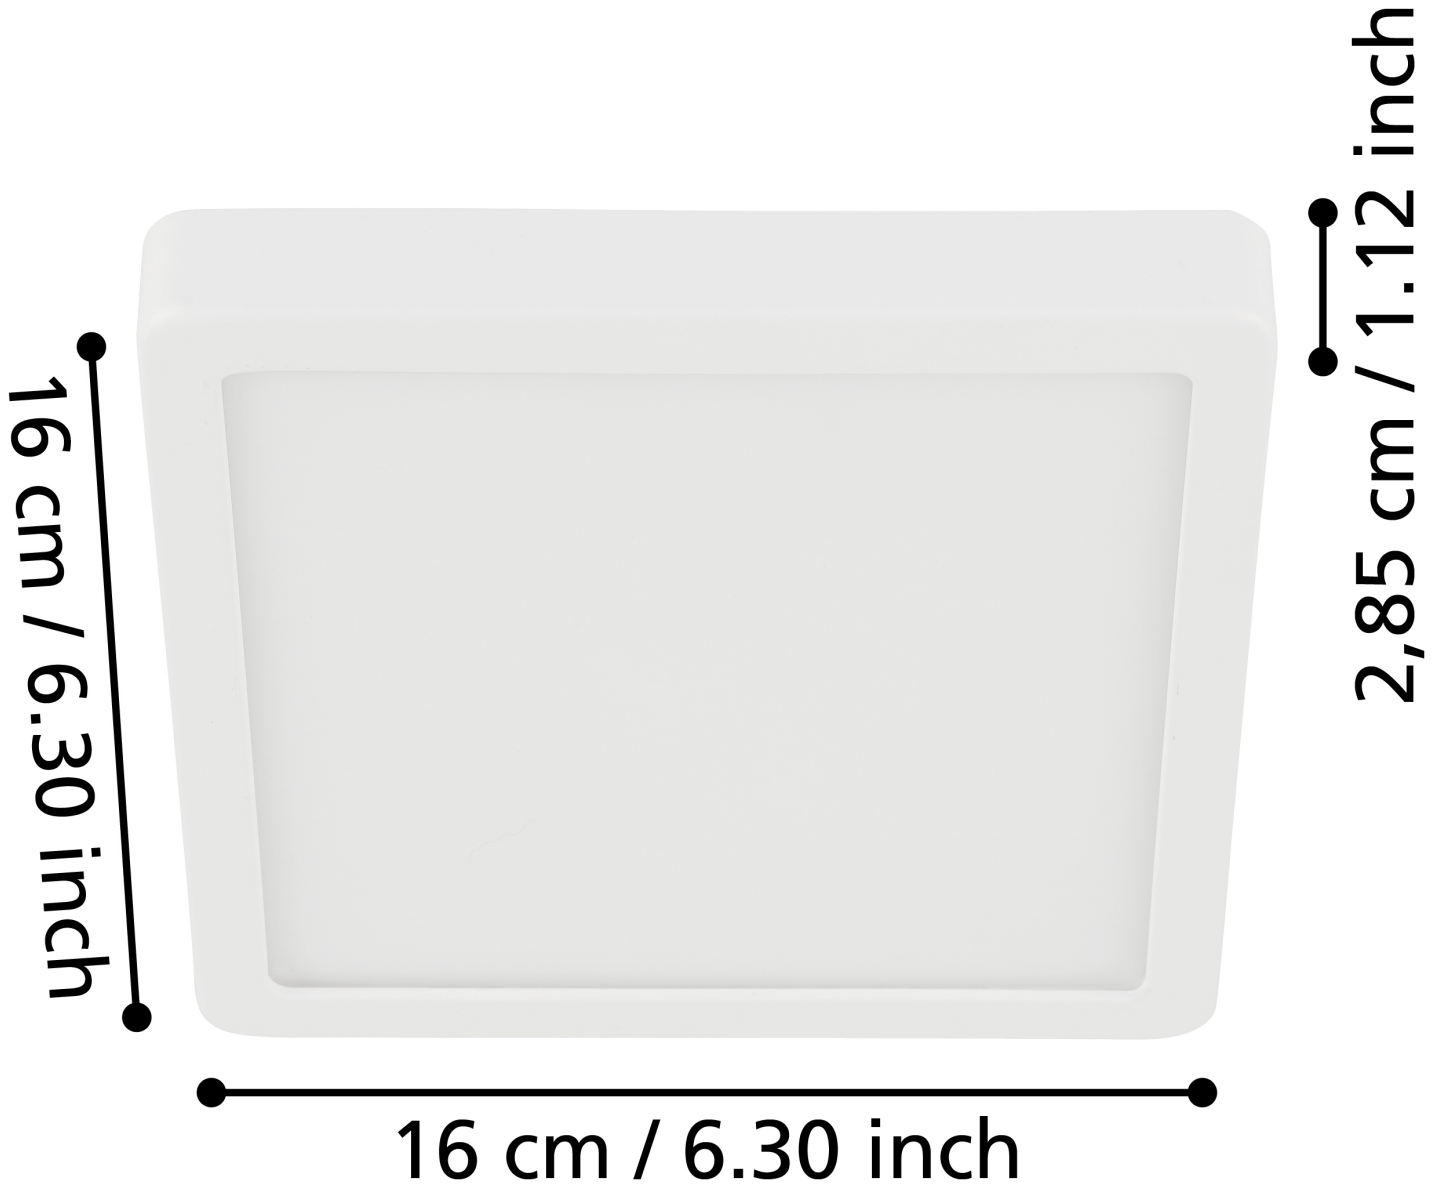

Eglo Lighting - Fueva 5 - 900646 - LED White IP44 Bathroom Ceiling Flush Light

**CONTACT**