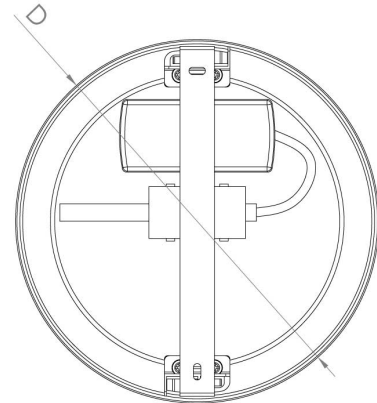

Eglo Lighting - Fueva 5 - 900654 - LED White IP44 Bathroom Ceiling Flush Light

900654

	Millimeters	Inches
D	Ø210	Ø8.27
H	29	1.14

CONTACT