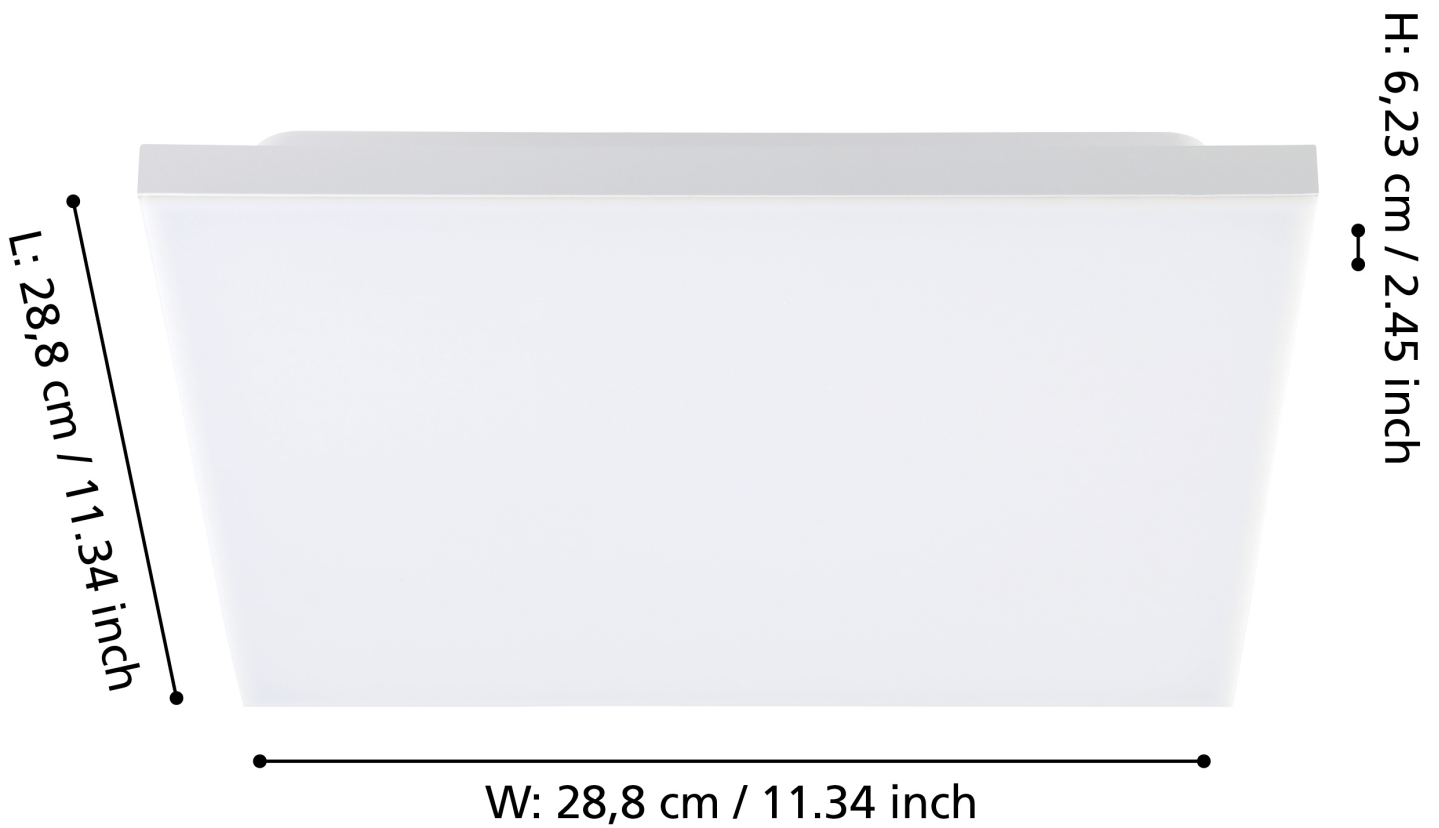

Eglo Lighting - Turcona-B - 900703 - LED White Flush Ceiling Light

CONTACT