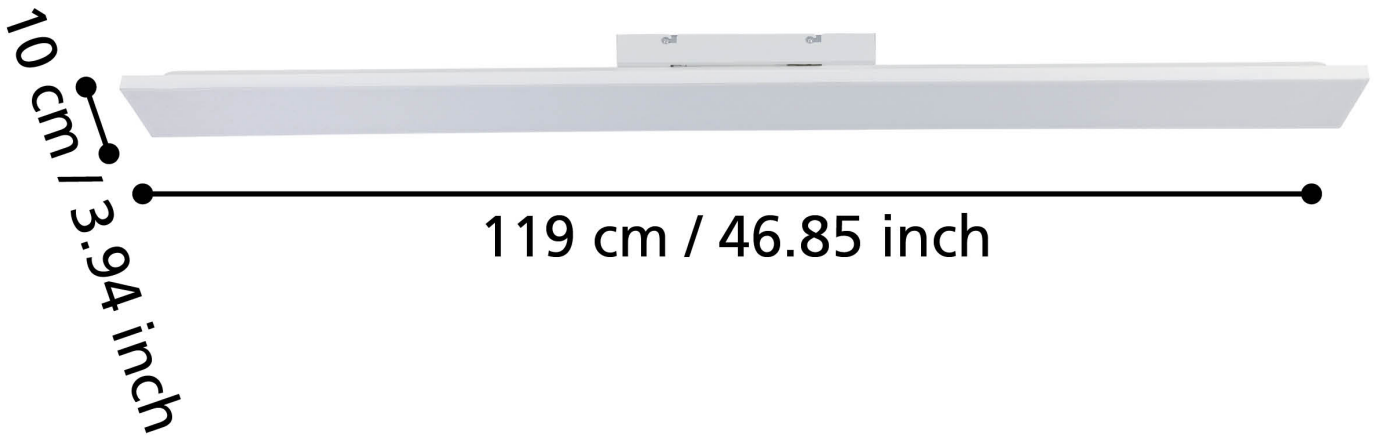

Eglo Lighting - Turcona-B - 900708 - LED White Flush Ceiling Light

CONTACT