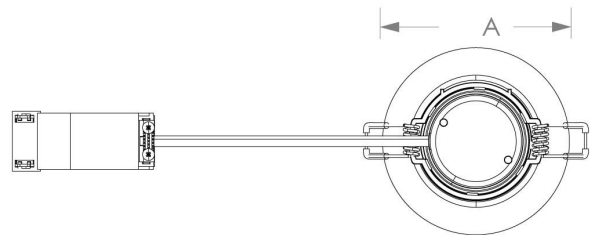

Eglo Lighting - Set of 3 Saliceto - 900745 - LED White Recessed Ceiling Downlights

900745

	Millimeters	Inches
A	Ø93	3,66
B	78	3,07
C	64	2,52
D	130	5,12

**CONTACT**