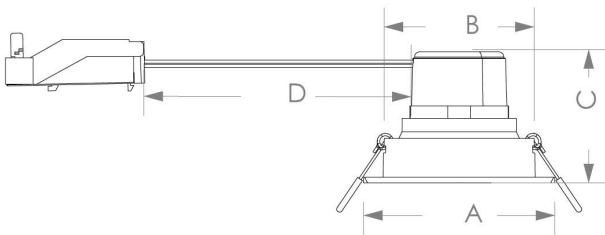

Eglo Lighting - Set of 3 Saliceto - 900745 - LED White Recessed Ceiling Downlights

900745

	Millimeters	Inches
A	Ø93	3,66
B	78	3,07
C	64	2,52
D	130	5,12

**CONTACT**