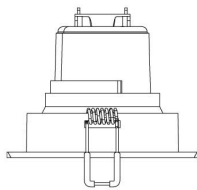

Eglo Lighting - Set of 3 Saliceto - 900745 - LED White Recessed Ceiling Downlights

900745

	Millimeters	Inches
A	Ø93	3,66
B	78	3,07
C	64	2,52
D	130	5,12

**CONTACT**