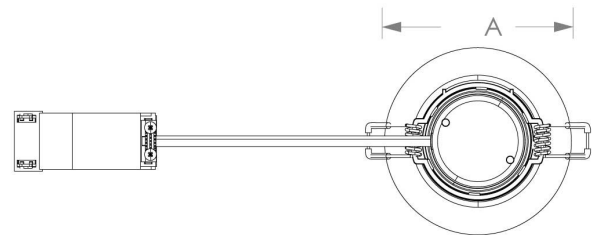

Eglo Lighting - Set of 3 Saliceto - 900746 - LED Satin Nickel Recessed Ceiling Downlights

900746

	Millimeters	Inches
A	Ø93	3,66
B	78	3,07
C	64	2,52
D	130	5,12

CONTACT