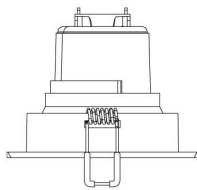

Eglo Lighting - Set of 3 Saliceto - 900746 - LED Satin Nickel Recessed Ceiling Downlights

900746

	Millimeters	Inches
A	Ø93	3,66
B	78	3,07
C	64	2,52
D	130	5,12

CONTACT