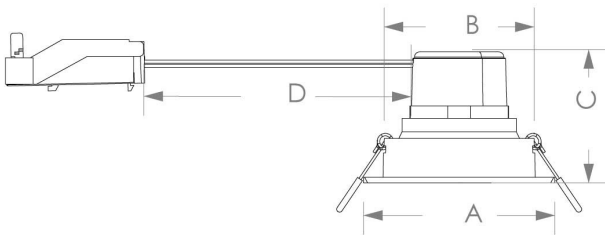

Eglo Lighting - Set of 3 Saliceto - 900746 - LED Satin Nickel Recessed Ceiling Downlights

900746

	Millimeters	Inches
A	Ø93	3,66
B	78	3,07
C	64	2,52
D	130	5,12

CONTACT