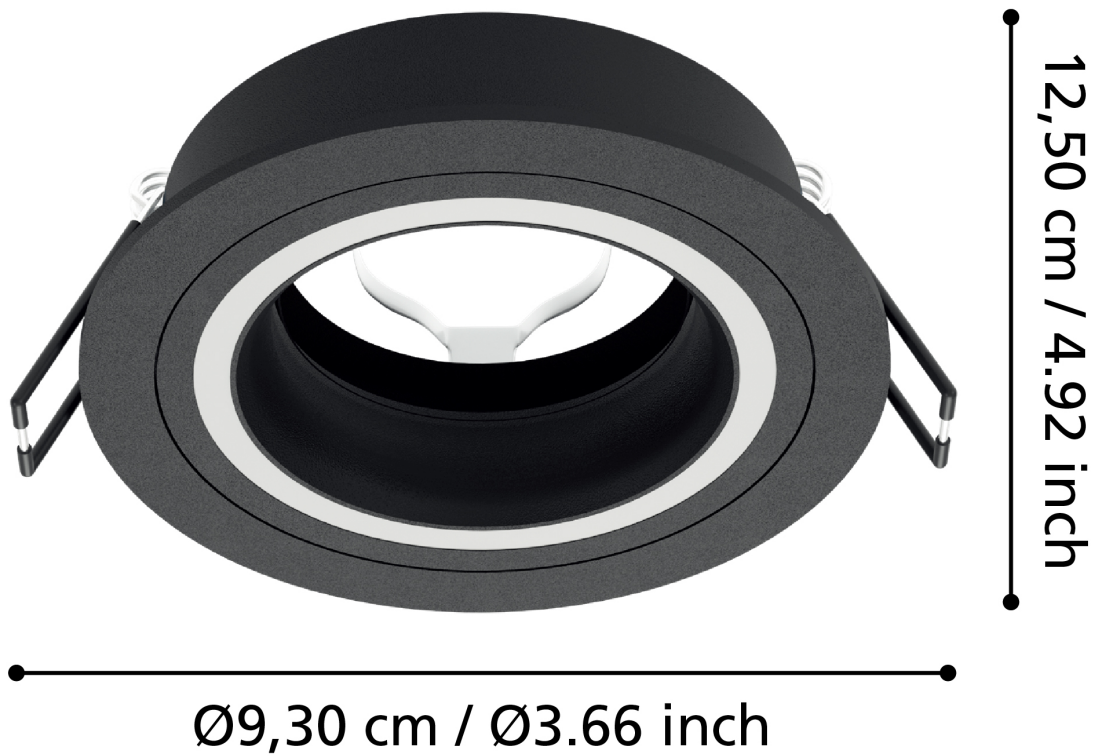

Eglo Lighting - Carosso - 900815 - Black White Recessed Ceiling Downlight

CONTACT