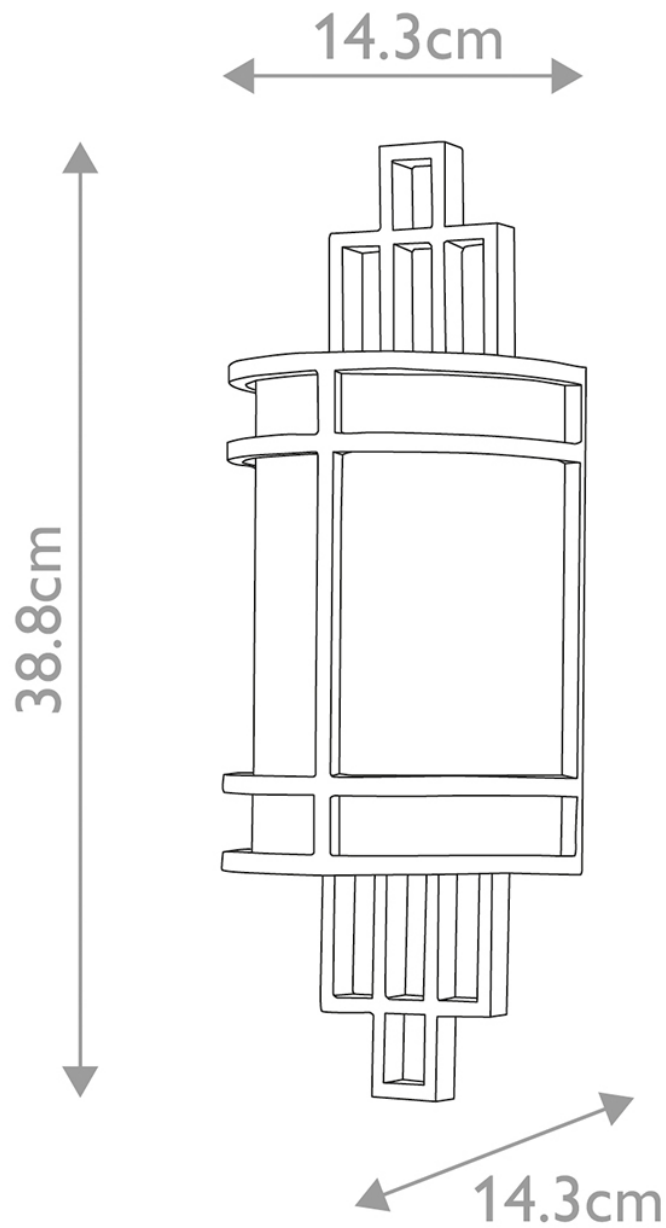

Feiss Lighting - Fusion - FE-FUSION1-PNBR - Natural Brass Opal Glass Wall Washer Light

**CONTACT**