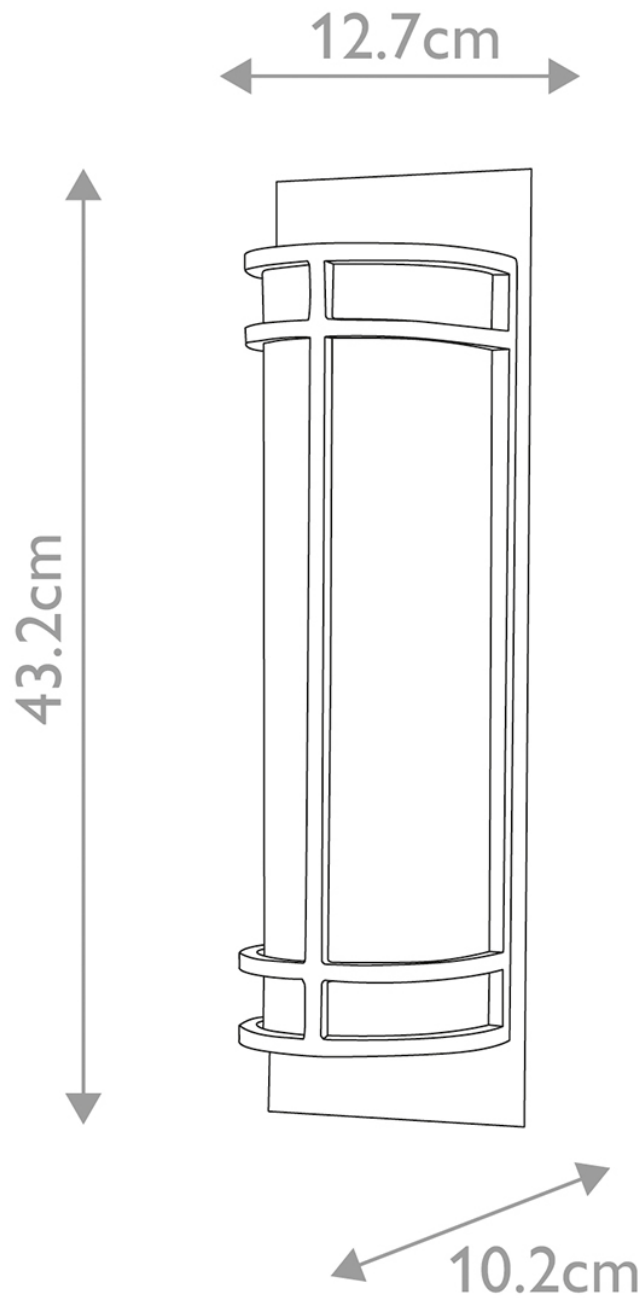

Feiss Lighting - Fusion - FE-FUSION2-PNBR - Natural Brass Opal Glass 2 Light Wall Washer Light

CONTACT