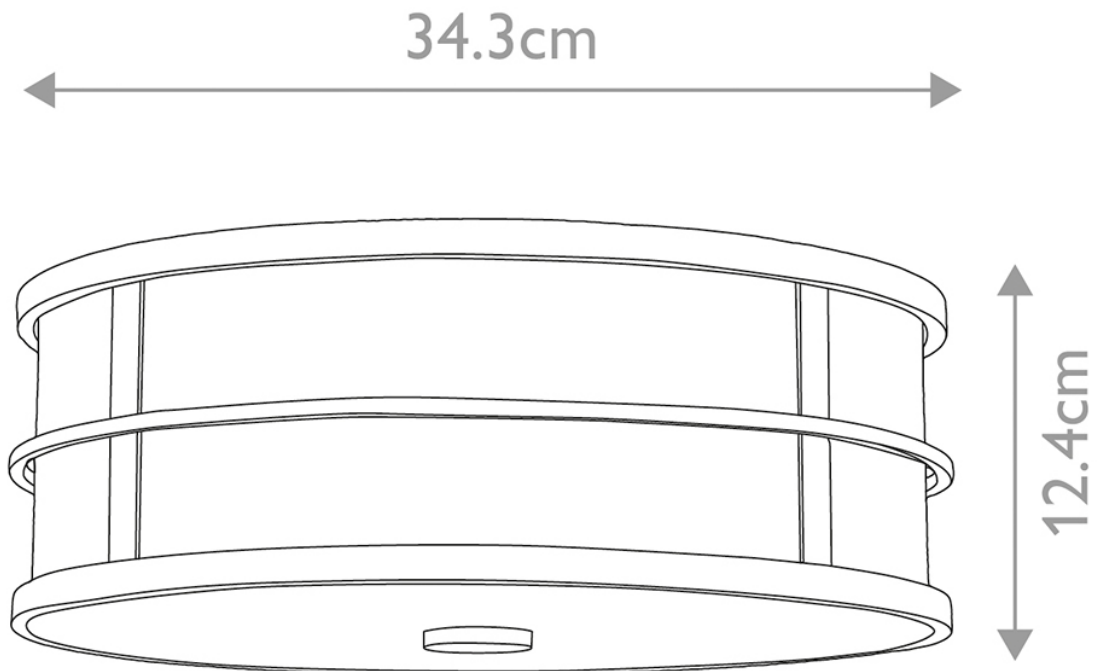

Feiss Lighting - Fusion - FE-FUSION-F-PNBR - Natural Brass Opal Glass 3 Light Flush Ceiling Light

CONTACT