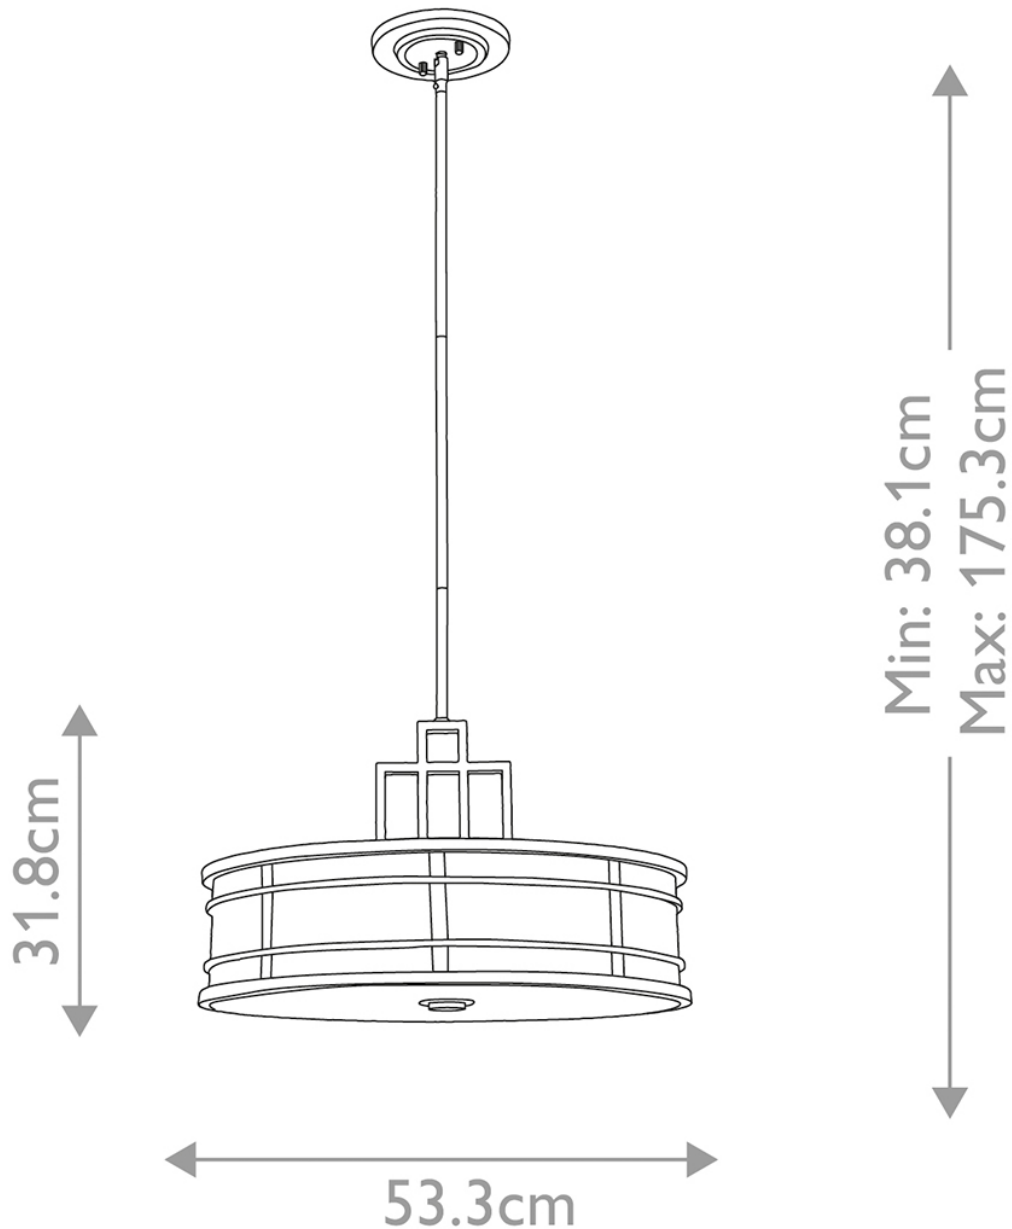

Feiss Lighting - Fusion - FE-FUSION-P-L-PNBR - Natural Brass Opal Glass 3 Light Ceiling Pendant Light