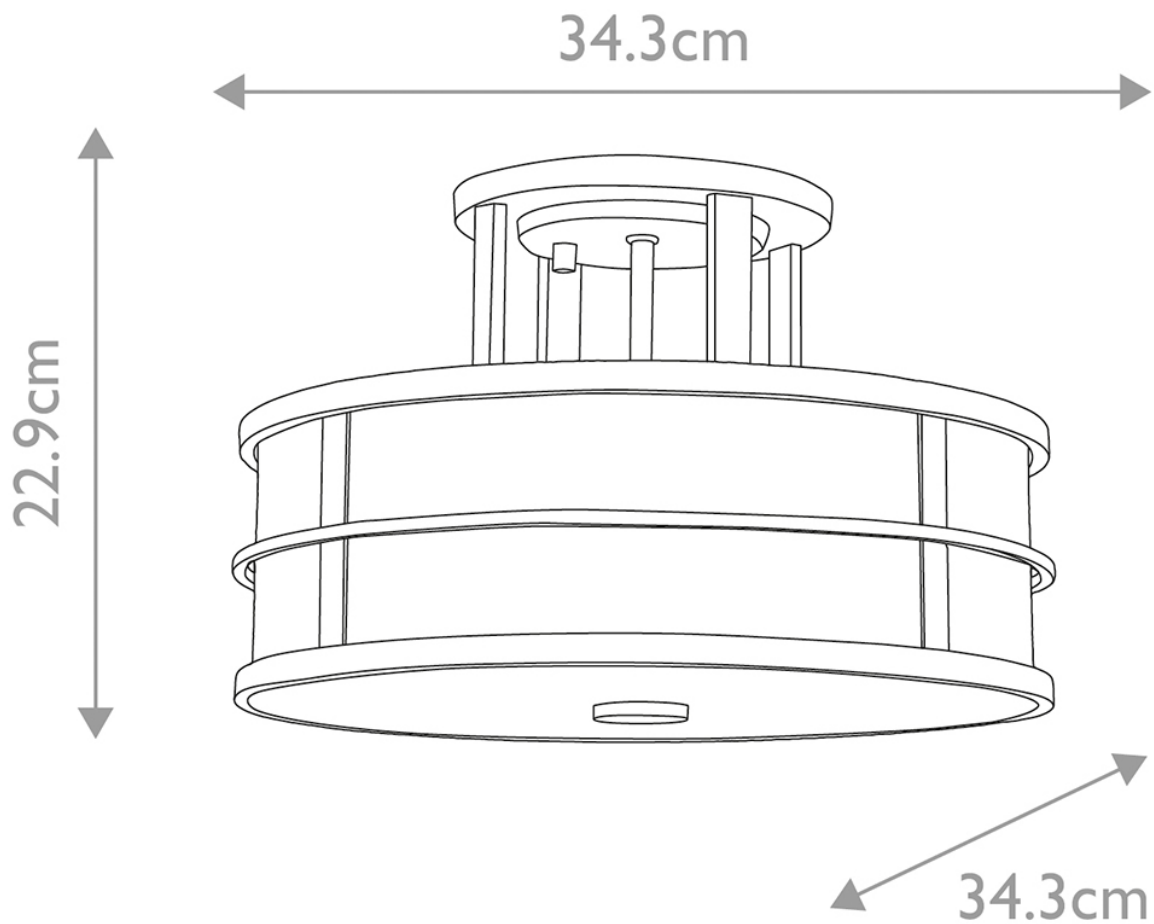

Feiss Lighting - Fusion - FE-FUSION-SF-PNBR - Natural Brass Opal Glass 3 Light Flush Ceiling Light

CONTACT