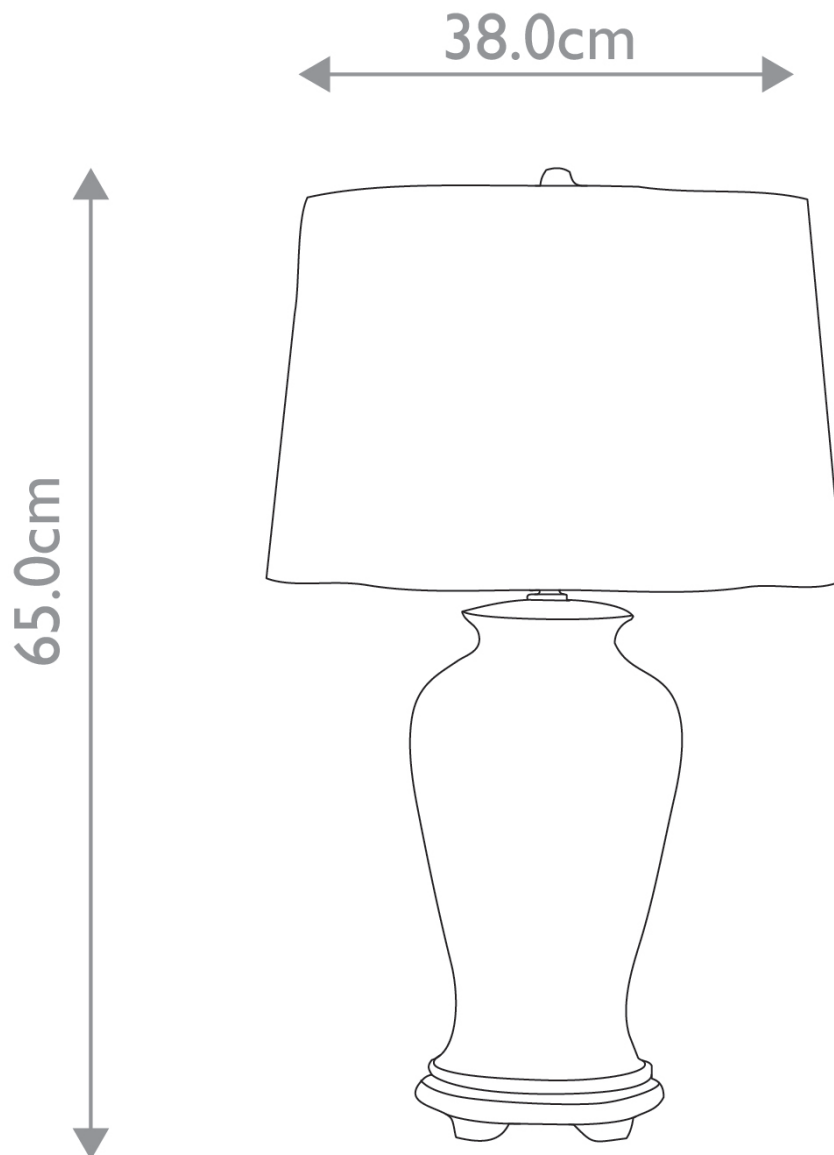

Elstead Lighting - Ying - DL-YING-TL - Blue And White Wood Ceramic Table Lamp With Shade

CONTACT