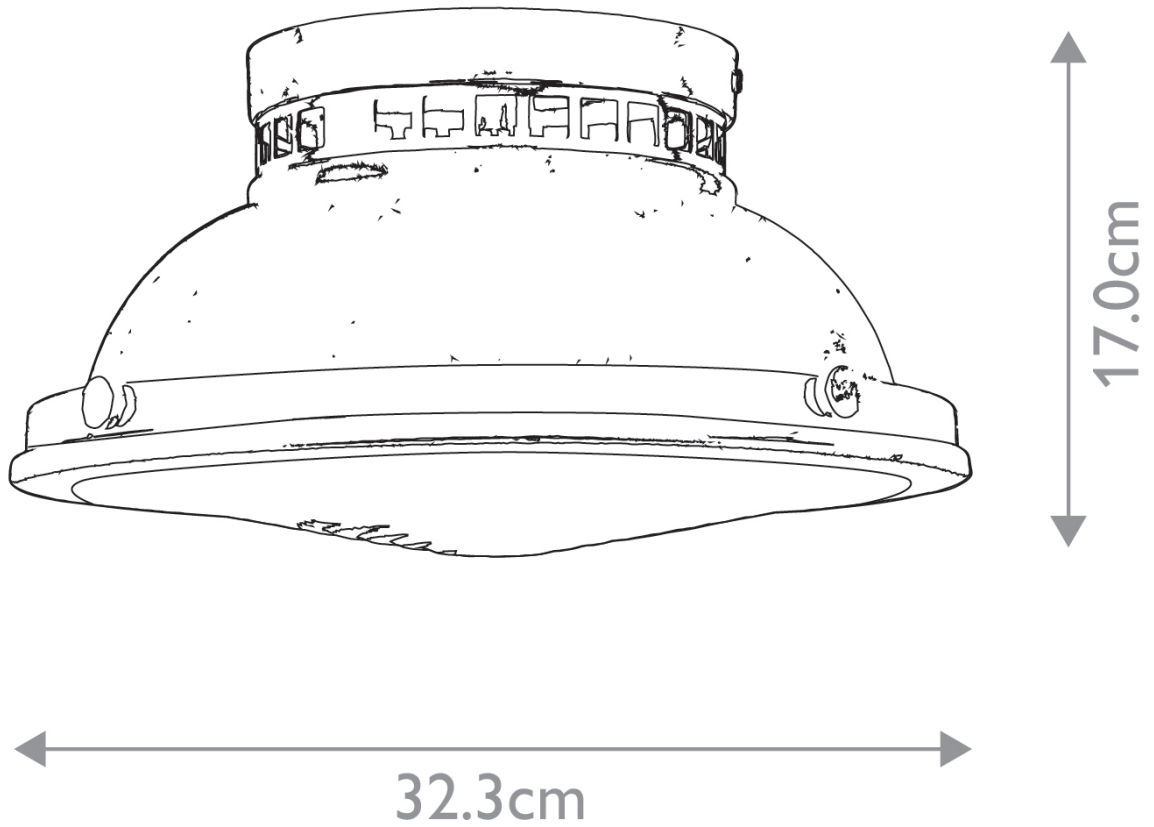

Hinkley Lighting - Amelia - HK-AMELIA-F-M-CM - Chrome Opal Glass 2 Light Flush Ceiling Light

CONTACT