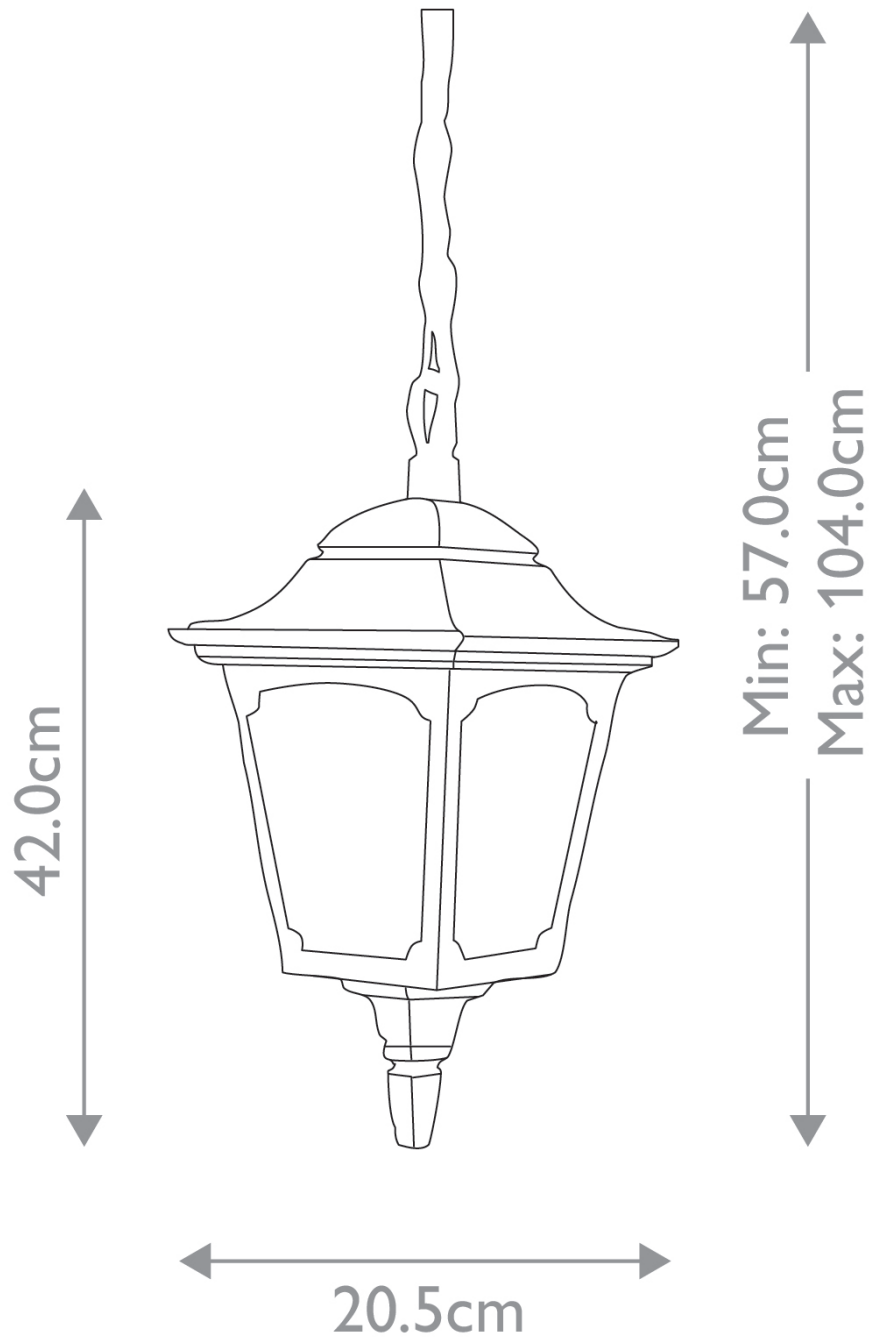

Elstead Lighting - Chapel - CP9-BLACK - Black Clear Glass IP44 Outdoor Ceiling Pendant Light

CONTACT