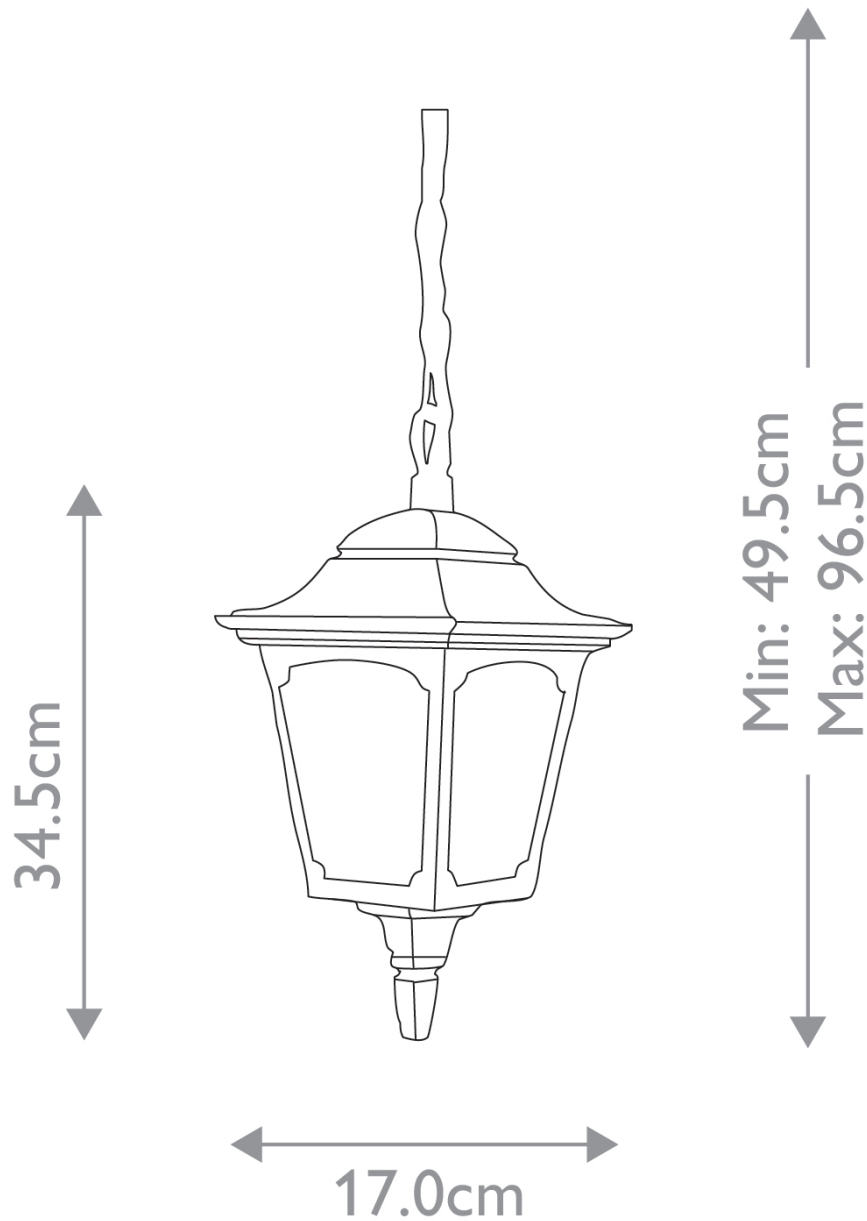

Elstead Lighting - Chapel - CPM9-BLACK - Black Clear Glass IP44 Outdoor Ceiling Pendant Light

CONTACT