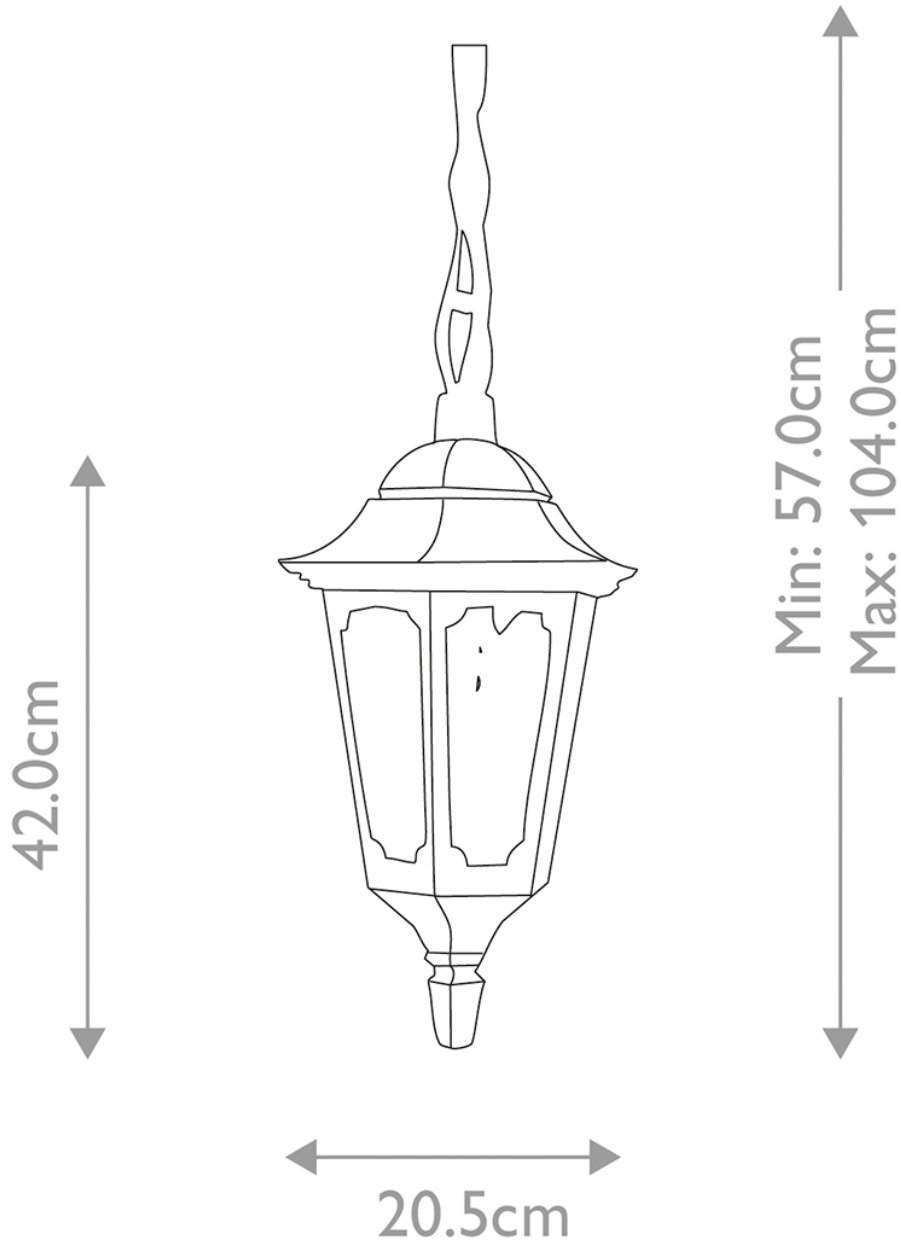

Elstead Lighting - Parish - PR9-BLACK - Black Clear Glass IP44 Outdoor Ceiling Pendant Light

CONTACT