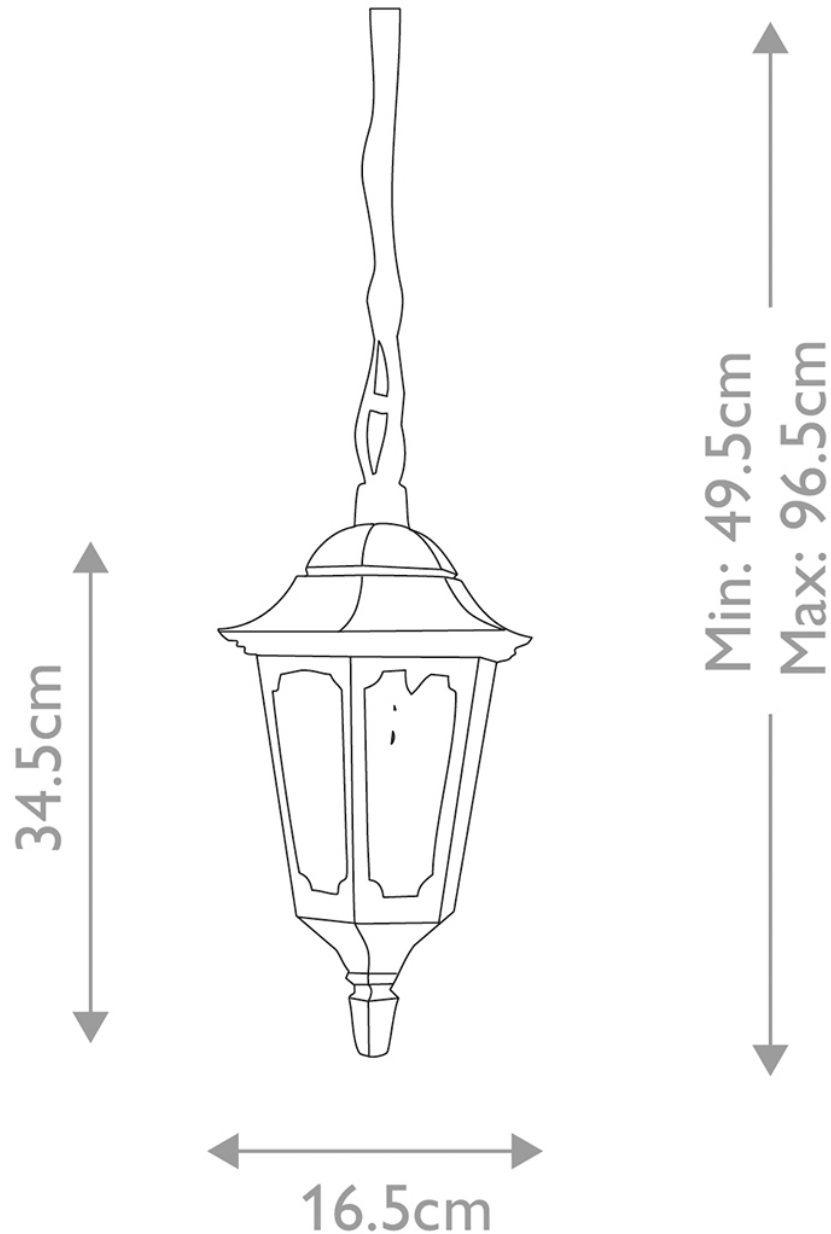

Elstead Lighting - Parish - PRM9-BLACK - Black Clear Glass IP44 Outdoor Ceiling Pendant Light

**CONTACT**