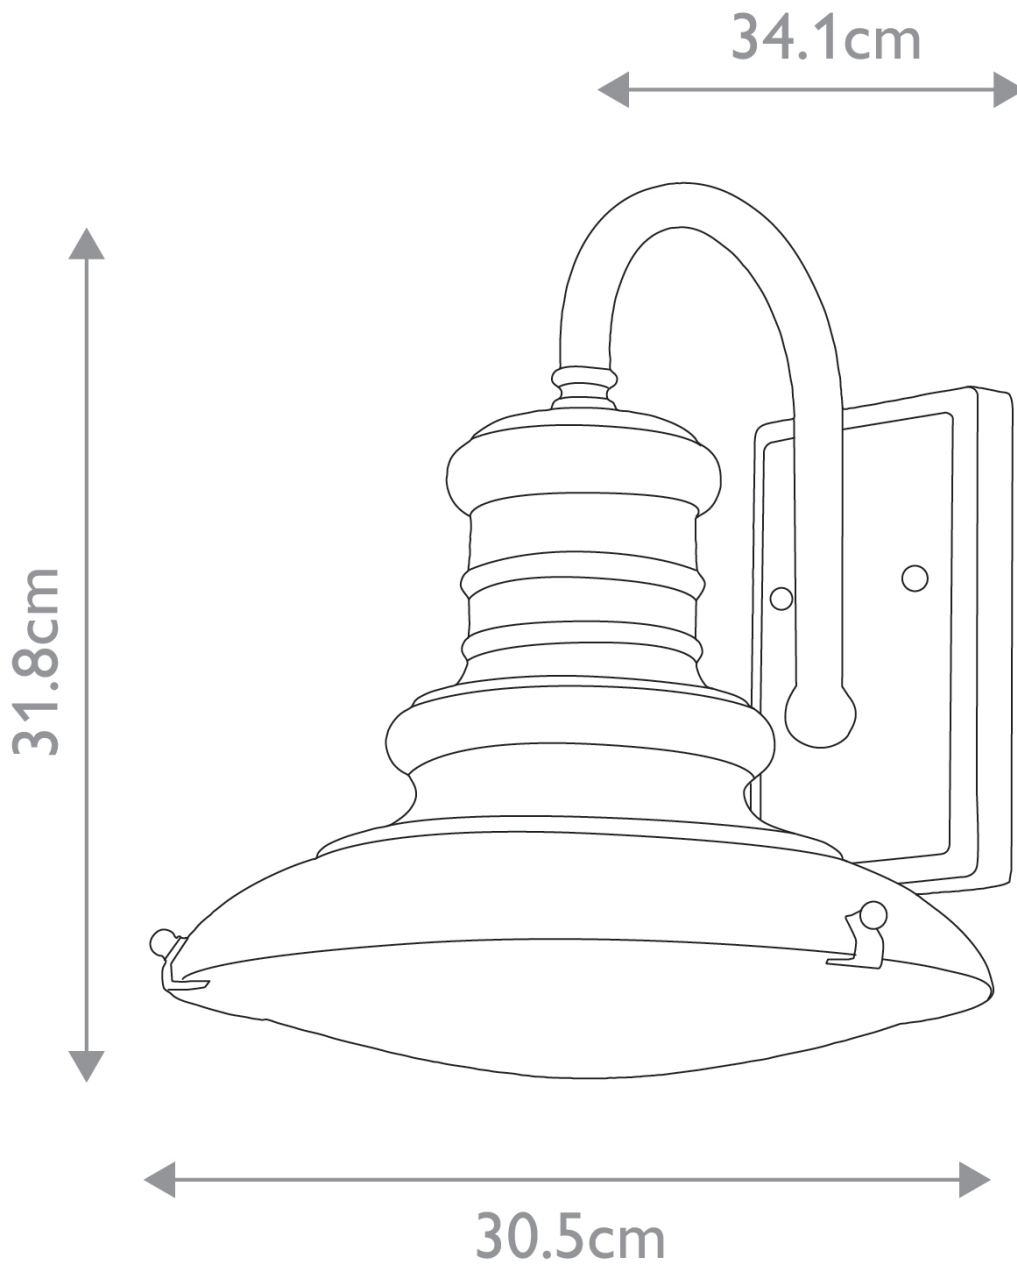

Feiss Lighting - Redding Station - FE-REDDING2-M-PDB - Distressed Brass Prismatic Glass IP44 Outdoor Wall Light

CONTACT