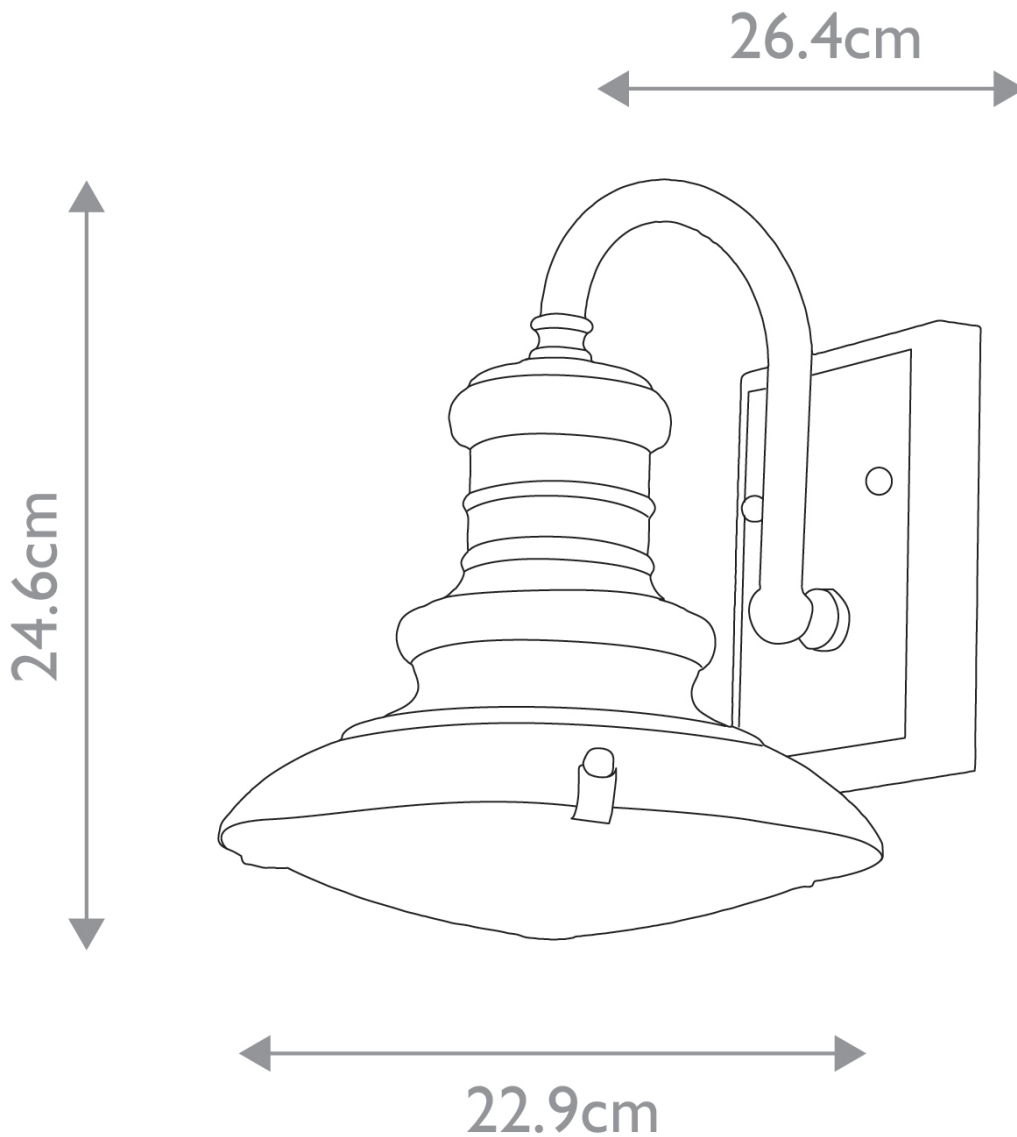

Feiss Lighting - Redding Station - FE-REDDING2-S-PDB - Distressed Brass Prismatic Glass IP44 Outdoor Wall Light

**CONTACT**