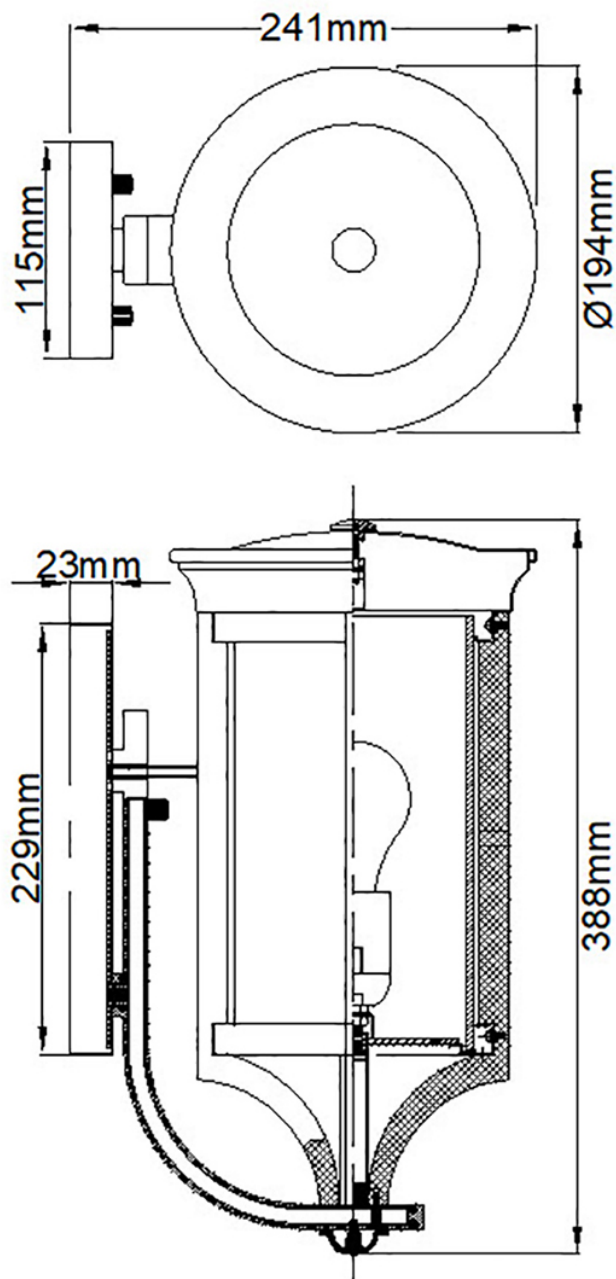

Feiss Lighting - Merrill - FE-MERRILL1-S-BLK - Black Clear Seeded Glass IP44 Outdoor Wall Light

CONTACT