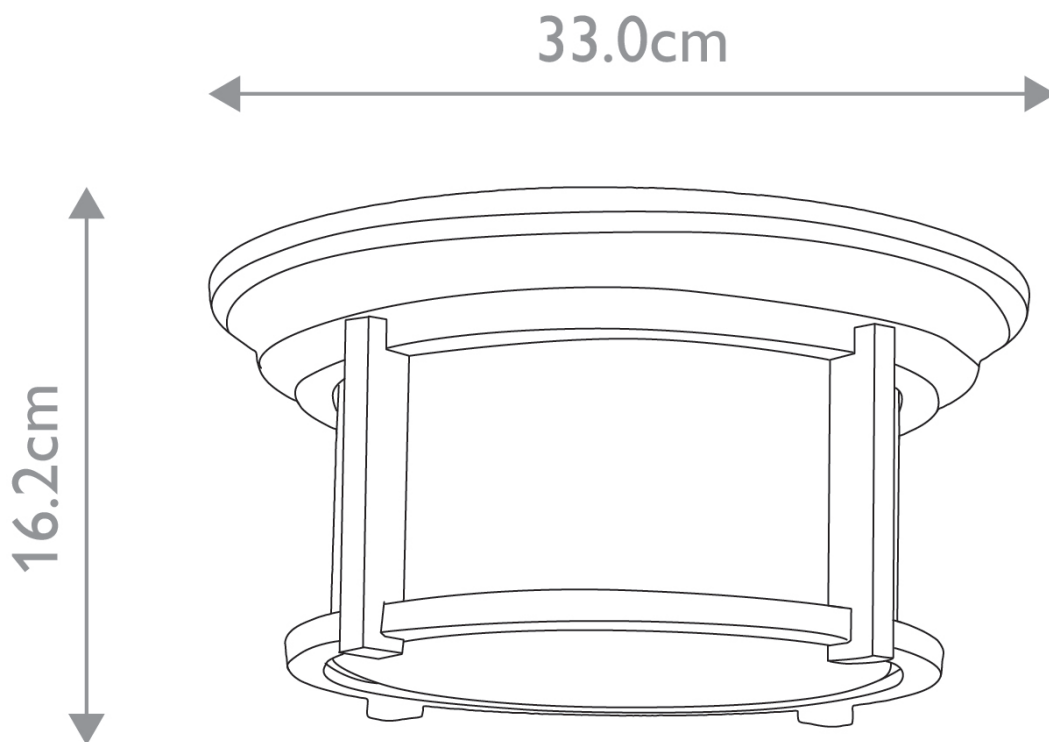

Feiss Lighting - Merrill - FE-MERRILL-F-BLK - Black Clear Seeded Glass 2 Light IP44 Outdoor Ceiling Flush Light

**CONTACT**