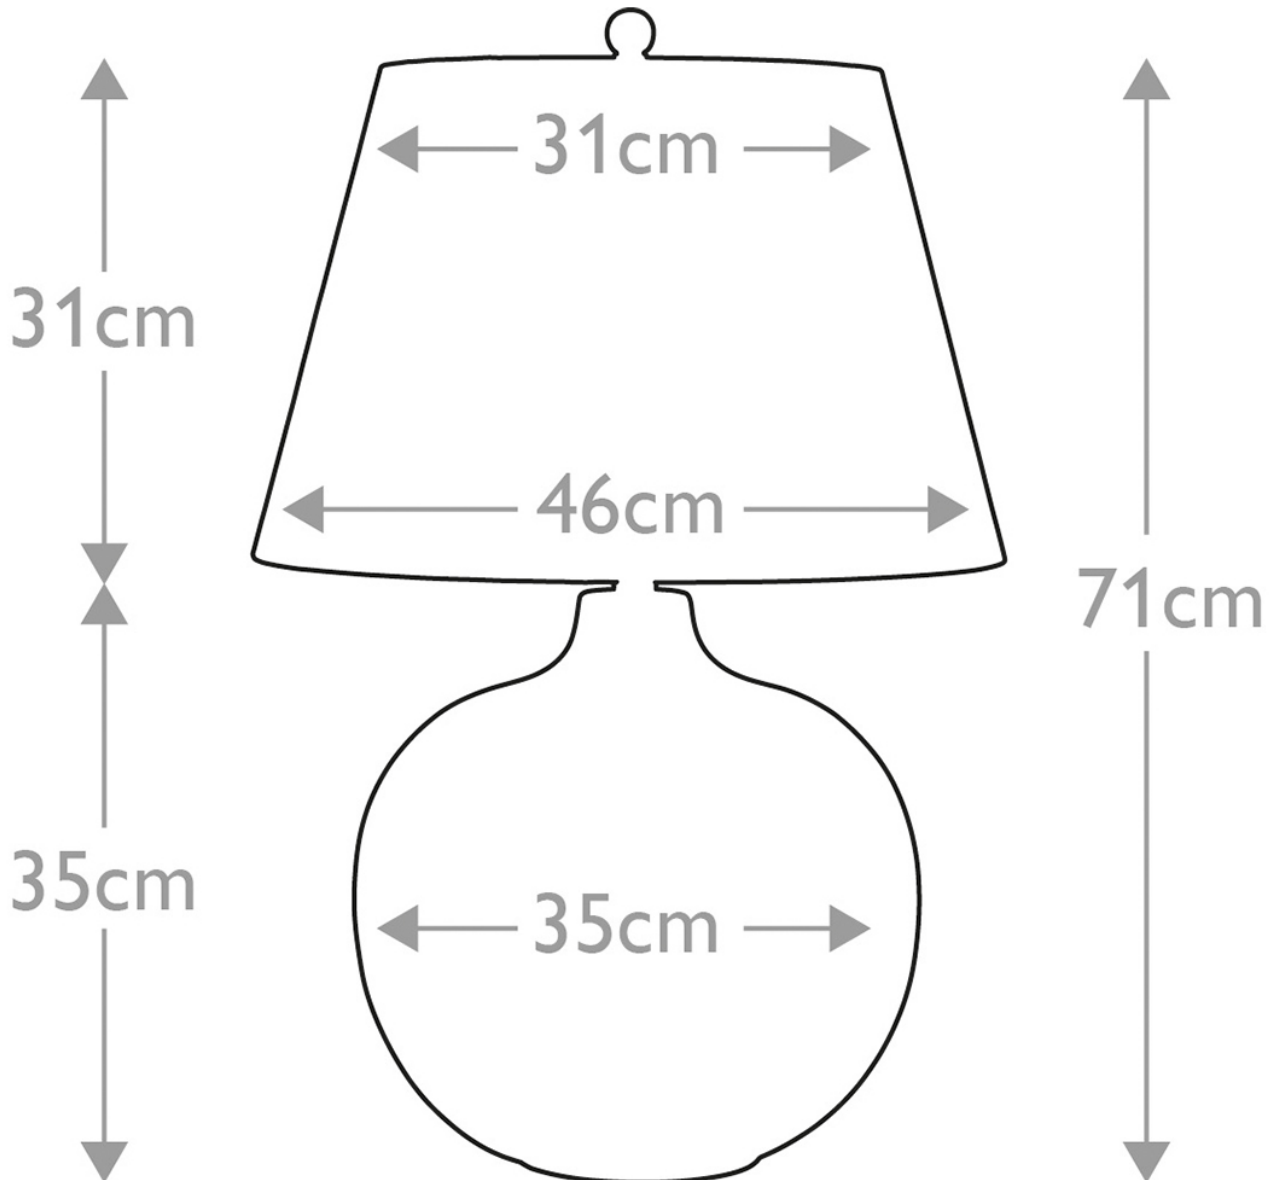

Elstead Lighting - Ottoman - OTTOMAN-TL-IV - Bronze Ivory Ceramic Table Lamp With Shade

CONTACT