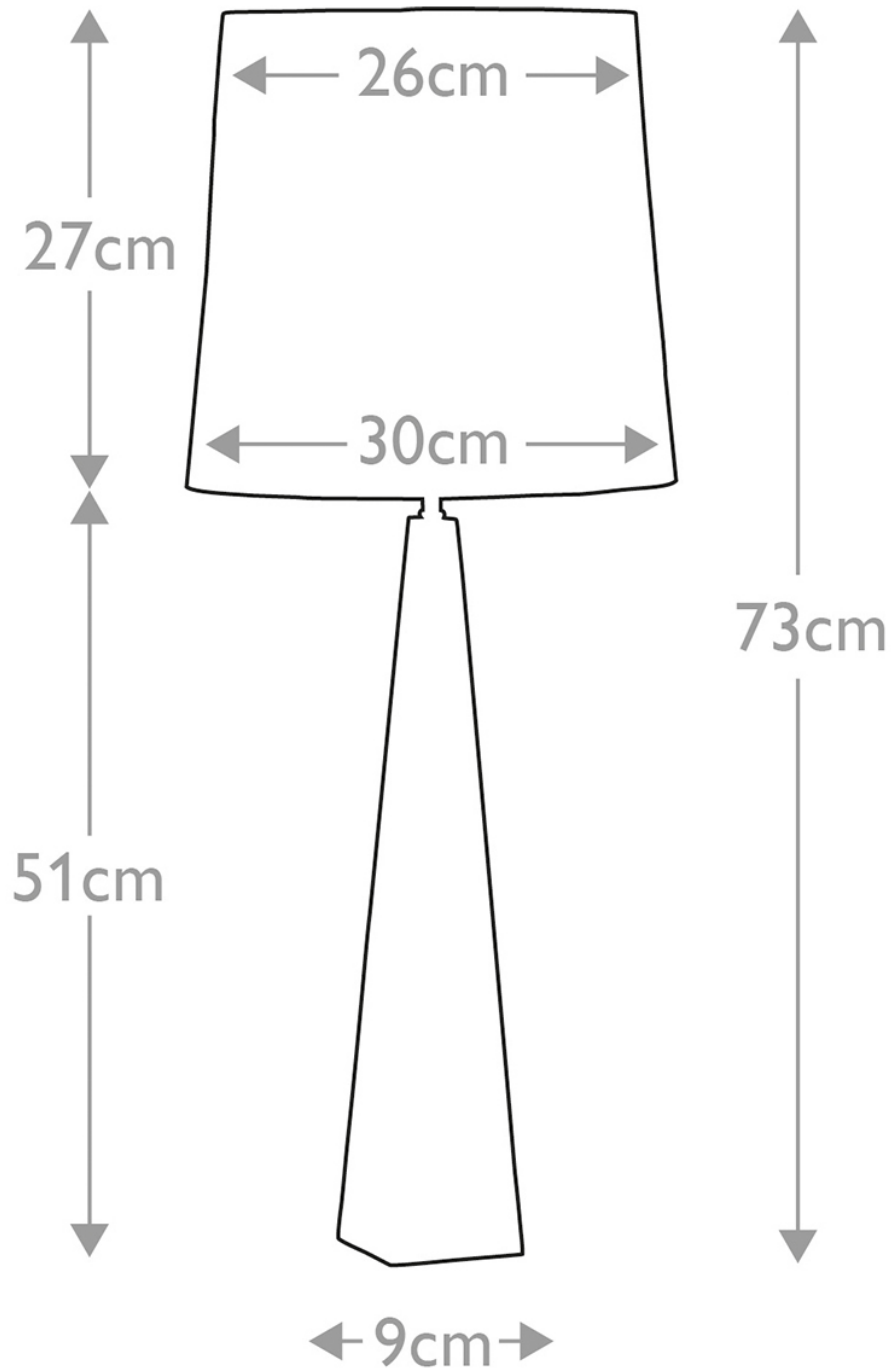

Elstead Lighting - Ascent - ASCENT-TL-BLK-W - Black White Table Lamp With Shade

**CONTACT**