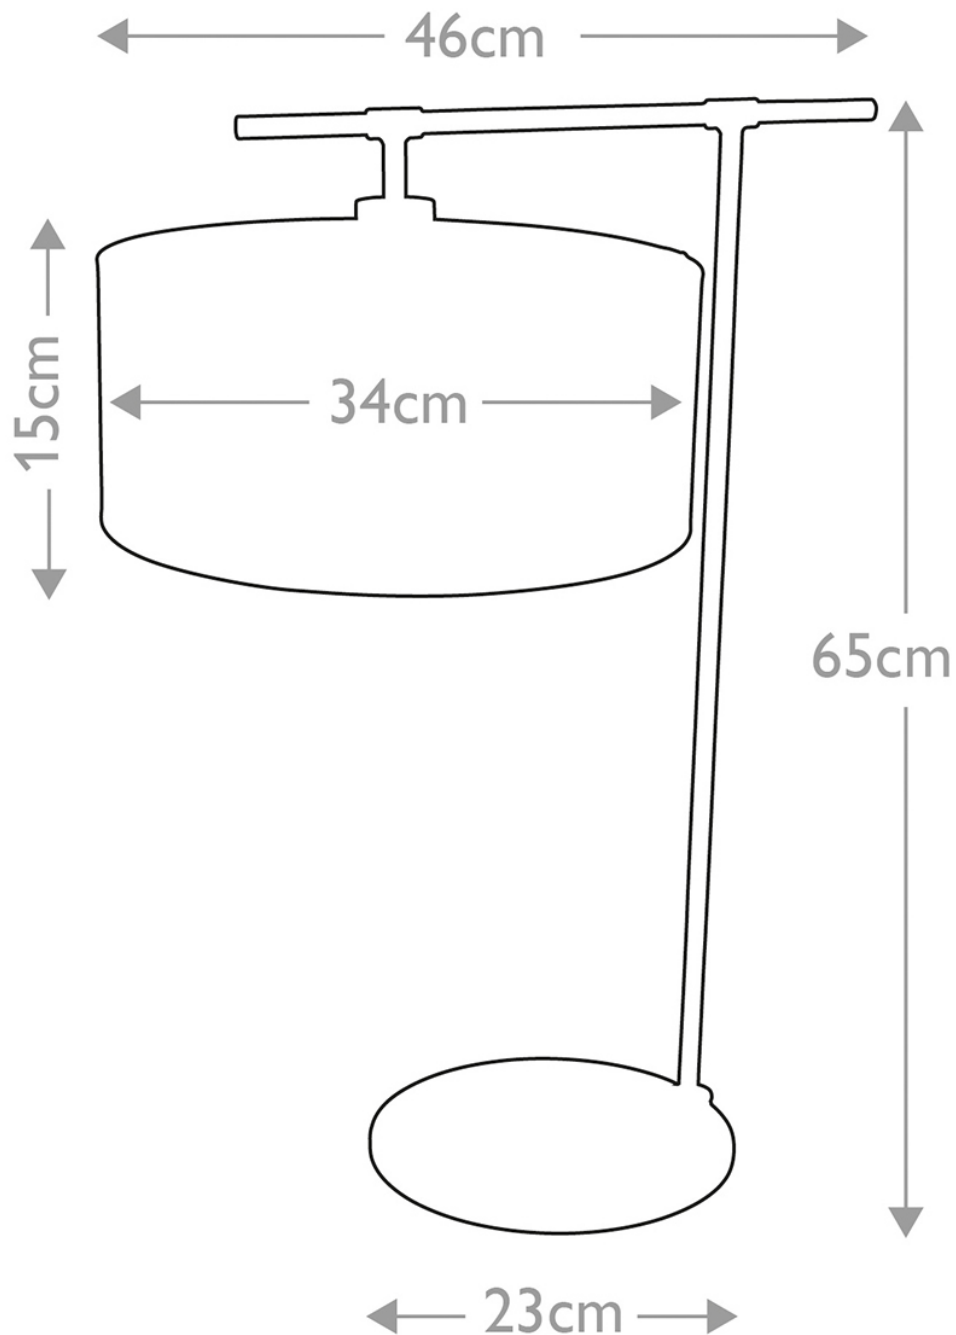

Elstead Lighting - Balance - BALANCE-TL-BKPB - Black Brass Table Lamp With Shade

CONTACT