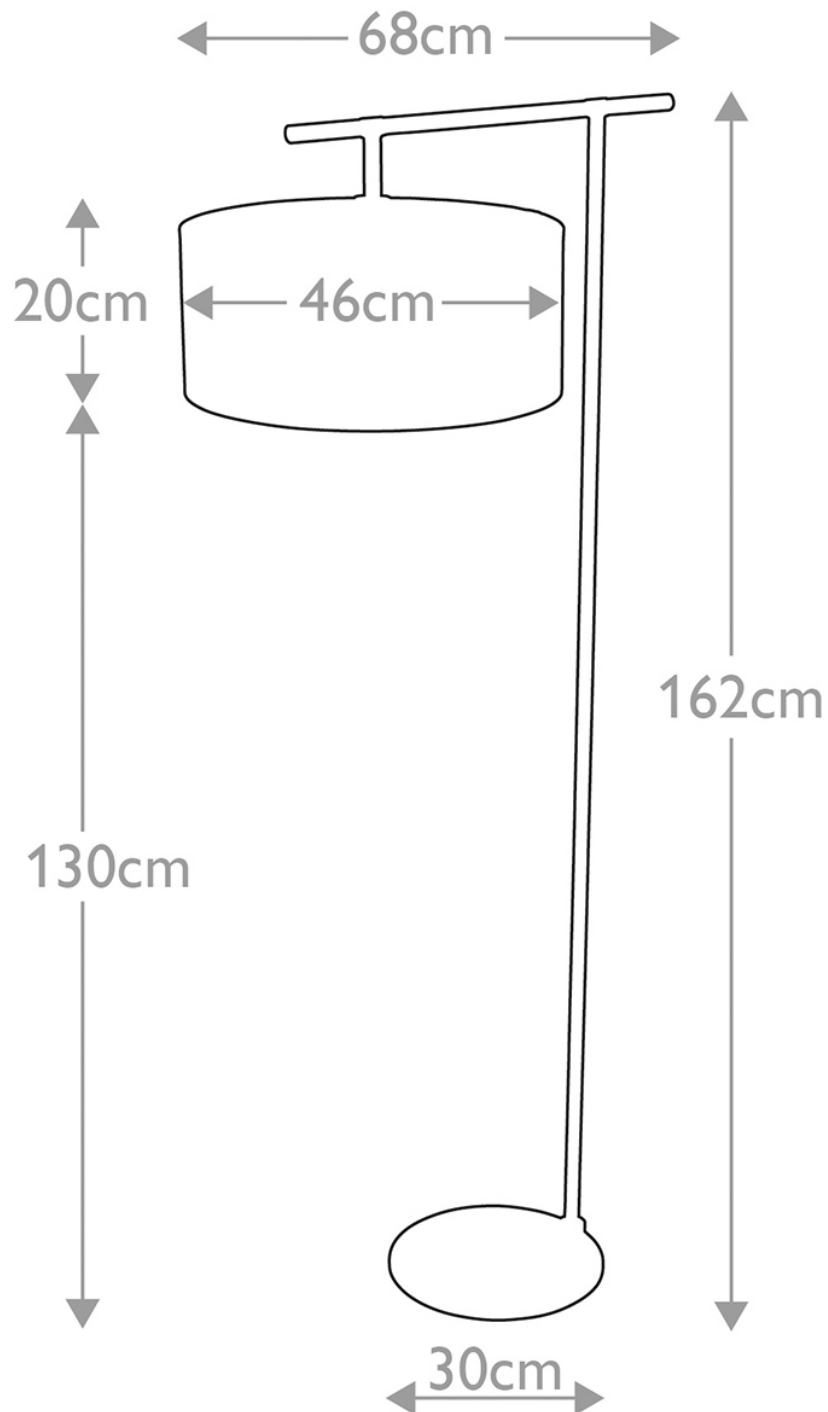

Elstead Lighting - Balance - BALANCE-FL-BKPB - Black Brass Floor Lamp

CONTACT