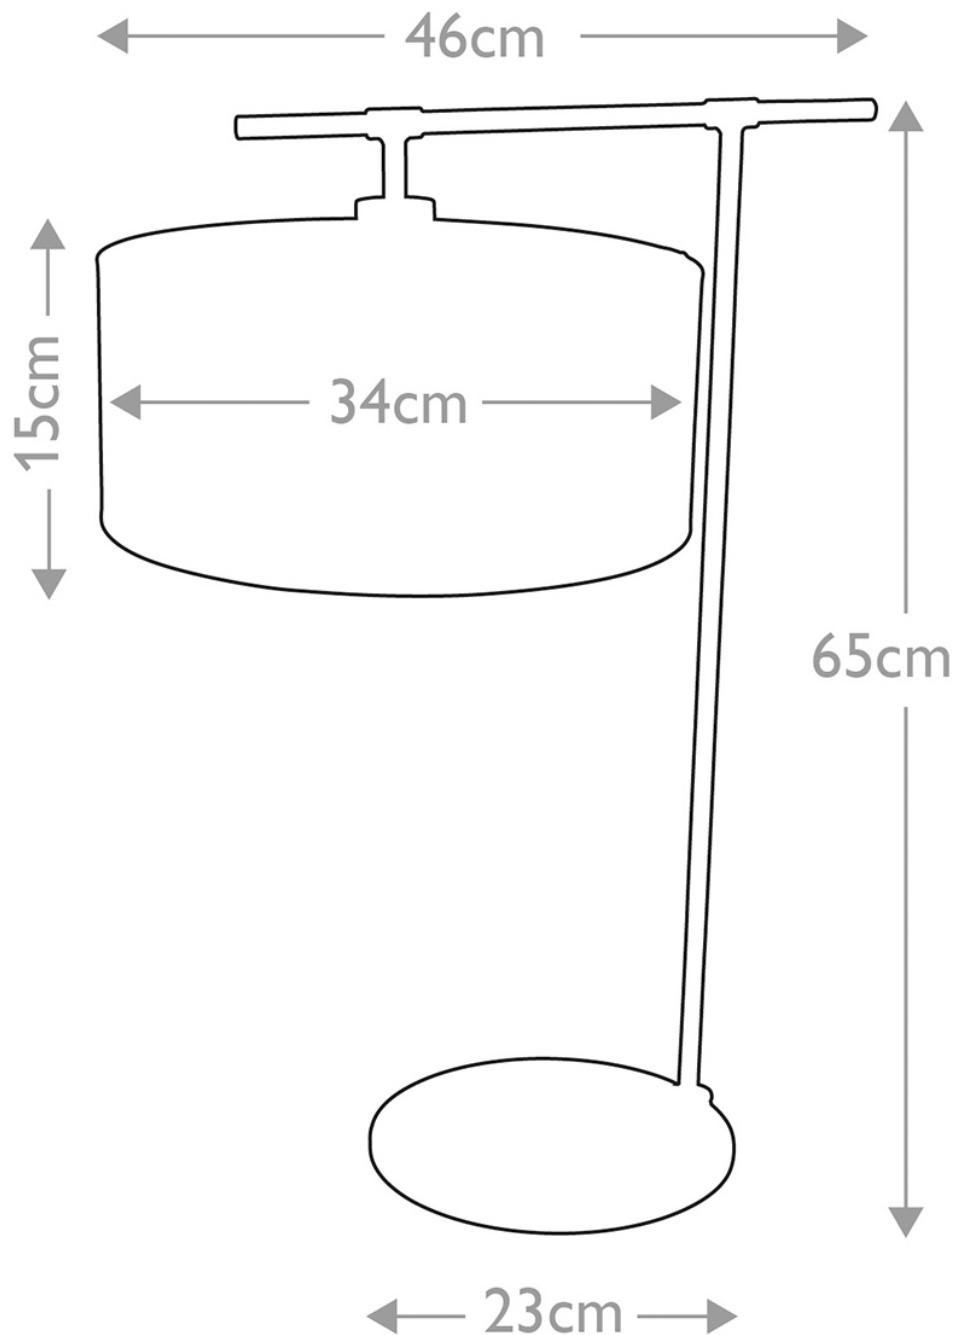

Elstead Lighting - Balance - BALANCE-TL-BKPN - Black Nickel White Table Lamp With Shade

**CONTACT**